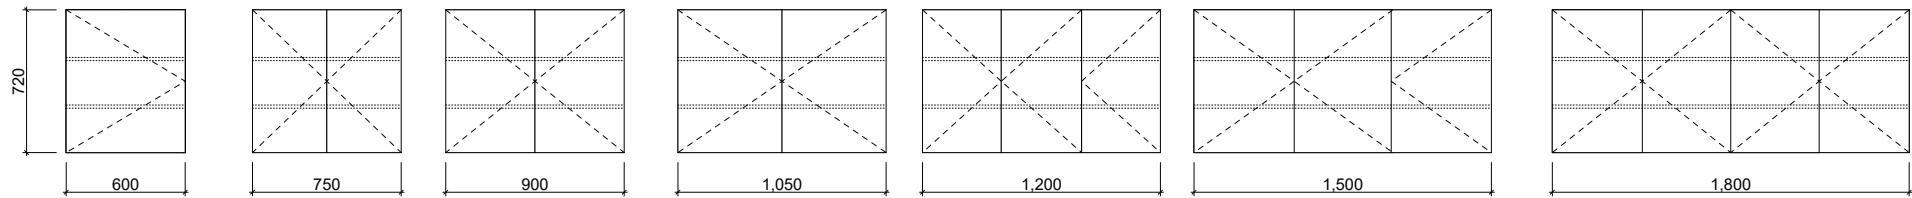

SHAVERS

Tennessee

All cabinets 166mm deep.

1500mm available with 3 or 4 doors

Waste size: Acrylic = 40mm, Ceramic = 32mm, Sculptured Marble = 32mm

Note: Where left or right hand options are available please specify or else cabinets will be supplied as per these drawings. All vanity top and basin sizes are nominal only. E&OE