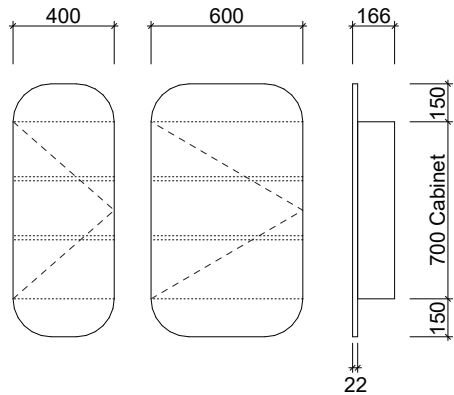

## Jazz Arch

**NOTE:** When ordering please specify hinge side.

**Waste size:** Acrylic = 40mm, Ceramic = 32mm, Sculptured Marble = 32mm

**Note:** Where left or right hand options are available please specify or else cabinets will be supplied as per these drawings. All vanity top and basin sizes are nominal only. E&OE