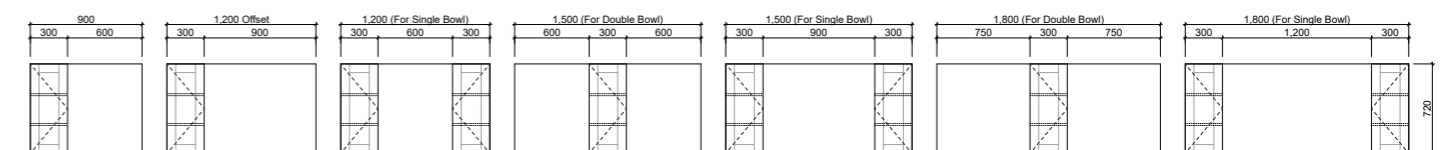

AVAILABILITY CHART

All cabinets 166mm deep.

[01.] Victoria Shaving Cabinet 1800mm | SV182-V | $1,487 White Satin Cabinet Victoria Shaving Cabinet Platinum 1800mm | SV182/p-V | $1,523 [02.] Victoria Shaving Cabinet 1500mm | SV151-V | $1,509 White Satin Cabinet Victoria Shaving Cabinet Platinum 1500mm | SV151/p-V | $1,568 [03.] Victoria Shaving Cabinet 1200mm | SV12-V | $1,331 White Satin Cabinet Victoria Shaving Cabinet Platinum 1200mm | SV12/p-V | $1,365 [04.] Victoria Shaving Cabinet 900mm | SV900S-V | $1,069 White Satin Cabinet Victoria Shaving Cabinet Platinum 900mm | SV900S/p-V | $1,102 [05.] Victoria Shaving Cabinet 1800mm | SV182-C | $1,487 White Satin Cabinet Victoria Shaving Cabinet Platinum 1800mm | SV182/p-C | $1,523 [Please refer to price lists pages for all available options.]