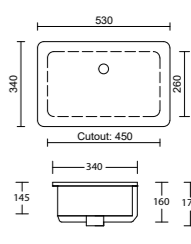

RECTANGLE UNDERMOUNT
With overflow to back