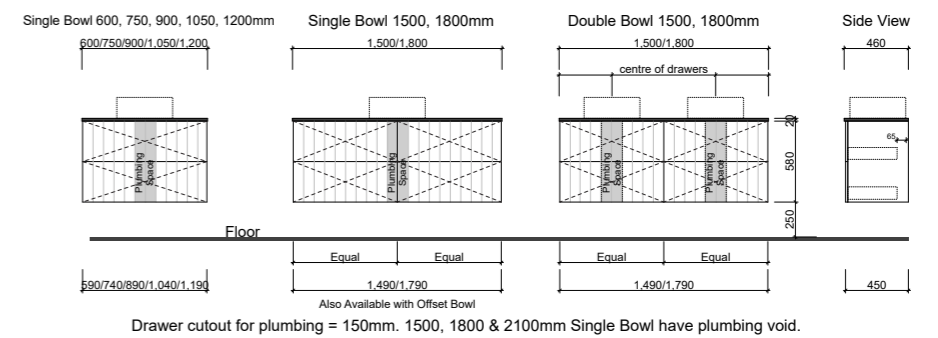

HENLEY

WALL HUNG