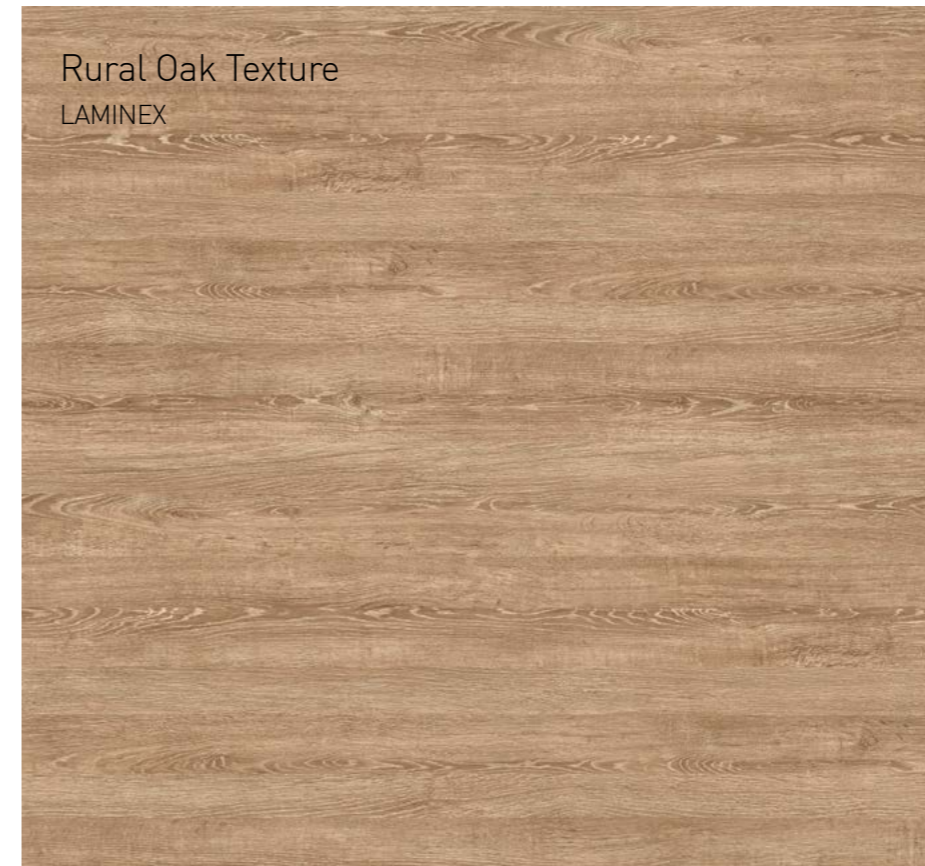

STANDARD WOODGRAIN CABINET COLOUR COLLECTION

Choose any of these colours - at no extra cost! The Melamine woodgrain finishes are ultra durable and add warmth and colour to your bathroom. Some woodgrains have a matt finish while others have a realistic texture. Please make sure you check out actual colour samples before placing your order. Obviously it is impossible to get a perfect reproduction of the real colours in a printed brochure. Colours may be substituted for alternative matching brands.

Woodgrain finishes are not available on shaker routed vanities. | * Denotes colours available for laminate tops.

Note for woodgrain cabinets: Due to manufacturing process grain patterns do not line up across panels. Horizontal grain is standard on vanity units. Grain direction may vary for tallboys and shavers.