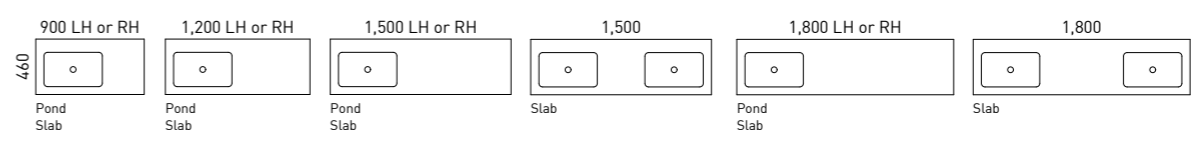

AVAILABILITY CHART | AVAILABLE IN WALL HUNG ONLY

[01.] Splice Vanity 1200mm | SP12SW | $3,543 Tasmanian Oak Cabinet with Arctic White SilkSurface Top and Light Grey Allure Ceramic Basin | Shown with basin colour upgrade | BASCOLOPT | ADD $144 **[02.] Splice Vanity 900mm** | SP90PW | $3,161 White Gloss Cabinet with Pond Corian Top **[03.] Splice Vanity 1500mm** | SP151PW | $4,031 Antico Oak Cabinet with Pond Corian Top **[04.] Splice Vanity 1500mm** | SP152SW | $4,198 White Satin Cabinet with Blanca Granite SilkSurface Top and White Gloss Radius Ceramic Basins **[Please refer to price lists pages for all available options.]**