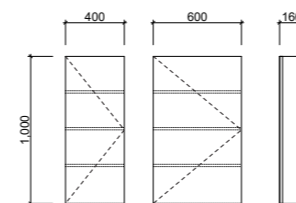

AVAILABILITY CHART

[01.] Jazz Shaving Cabinet 600mm | SJ60 | \$879 each Jazz Platinum Shaving Cabinet 600mm | SJ60/p | \$933 each [02.] Jazz Shaving Cabinet 400mm | SJ40 | \$756 each Jazz Platinum Shaving Cabinet 400mm | SJ40/p | \$820 each [Please refer to price lists pages for all available options.]