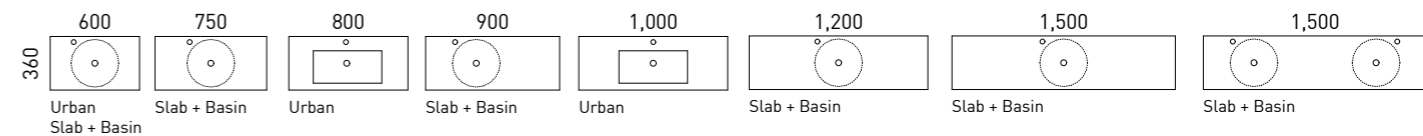

AVAILABILITY CHART | AVAILABLE IN WALL HUNG & FLOOR STANDING

[01.] Karlie Vanity 1000mm | KA10UW | $2,202 Black Satin Cabinet with Urban Ceramic Top **[02.] Karlie Vanity 600mm** | KA60SW | $1,859 Prime Oak Cabinet with Cloudburst Concrete Stone Top and White Gloss Ceramic Gem Basin **[03.] Karlie Vanity 900mm** | KA90MF | $2,814 White Satin Cabinet with Calcutta Snow SilkSurface Top and White Gloss Bloom Ceramic Basin **[04.] Karlie Vanity 1500mm** | KA152MW | $3,944 Classic Oak Cabinet with Arctic White SilkSurface Top and White Gloss Gem Ceramic Basins **[Please refer to price lists pages for all available options.]**