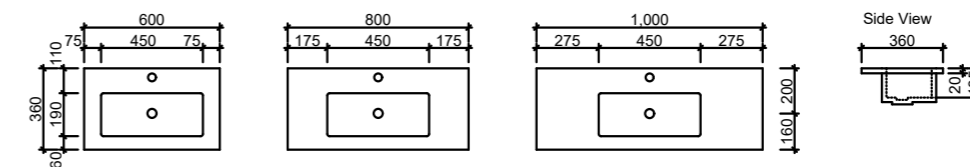

NOTE: Due to the manufacturing process ceramic tops will vary from their nominal stated sizes. Use the dimensions provided as a guide only. Due to this ceramic tops are not recommended for wall to wall installations.

BASINS

Ceramic | Waste Size: 32mm. **Overflow to:** All Undermount and Iconic. Allure Undermount, Florent, Jupiter, Quill, Modex, Radius, and Rome require offset or wall mounted tapware.