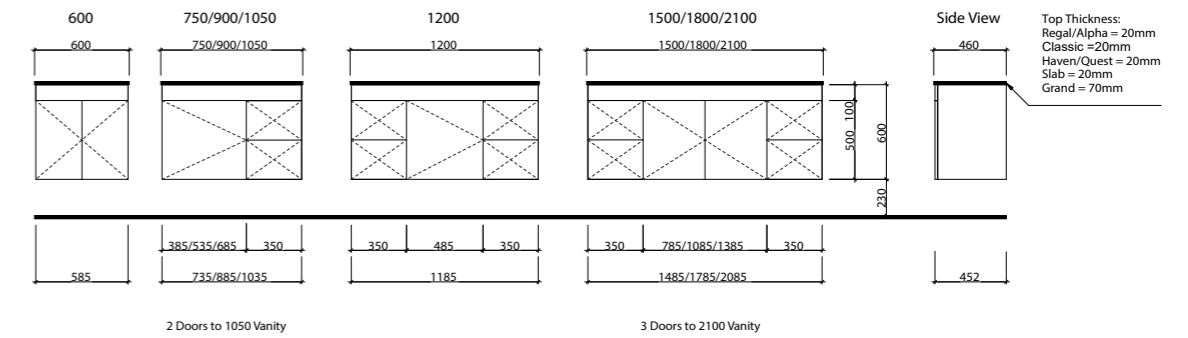

BARGO

WALL HUNG