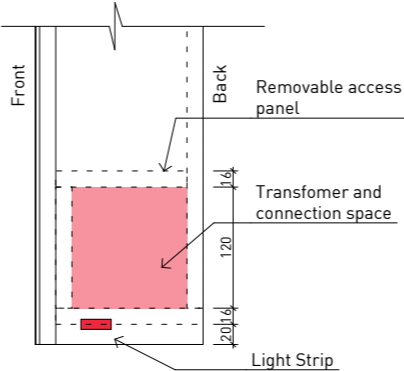

UNDER CABINET LIGHTING

Shaving Cabinets