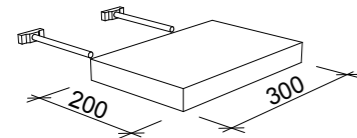

SPLICE FLOATING SHELVES

300mm

PART NO.	RRP
SPS30	$102