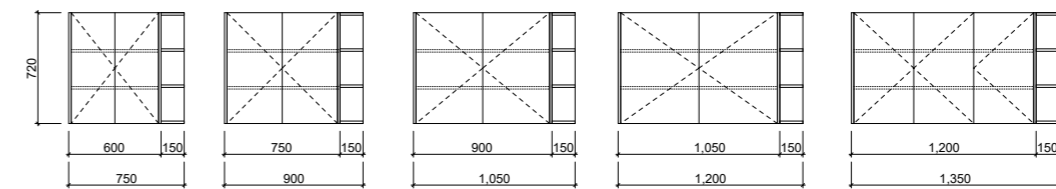

AVAILABILITY CHART

All cabinets 166mm deep. Usable as left or right hand shelves.

[01.] New York Shaving Cabinet 1050mm | SN105 | $976 White Gloss Cabinet New York Platinum Shaving Cabinet 1050mm | SN105/p | $1,088 [02.] New York Shaving Cabinet 900mm | SN90 | $908 White Satin Cabinet New York Platinum Shaving Cabinet 900mm | SN90/p | $1,019 [Please refer to price lists pages for all available options.]