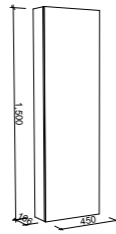

TENNESSEE

WALL HUNG

PART NO.	RRP
ST4515	$1,143
ST4515/p	$1,255

NOTE: /p denotes Platinum range. These tallboys include 'Luxe Graphite' interiors to match Platinum Vanities. Standard cabinets include white interiors. Tallboys are available with left or right hand hinge - please specify.