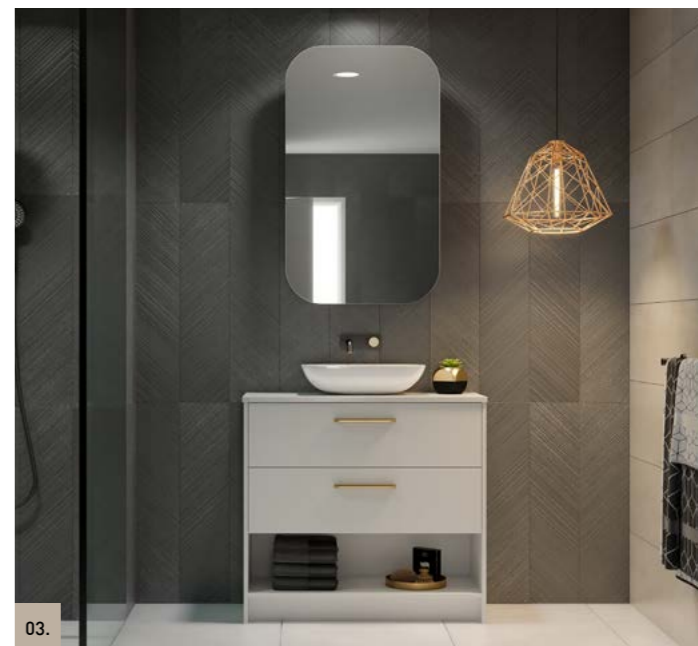

KARLIE

01.

02.

03.

04.

FEATURES INCLUDE

Gold Inclusions 10 YEAR WARRANTY | EUROPEAN DRAWERS

- Classic white interior with bamboo finger jointed storage organisers
- Deep storage soft-close full extension European drawer runners
- Easy access open storage shelf
- Top options include:
 - Urban Ceramic (limited sizes with 1 or 3 taphole options)
 - 20mm SilkSurface slab top with selected above counter or mini undermount basin/s
 - 20mm Caesarstone slab top with selected above counter basins
 (offset or wall mounted tapware required for all above or under counter basins, except Bloom)