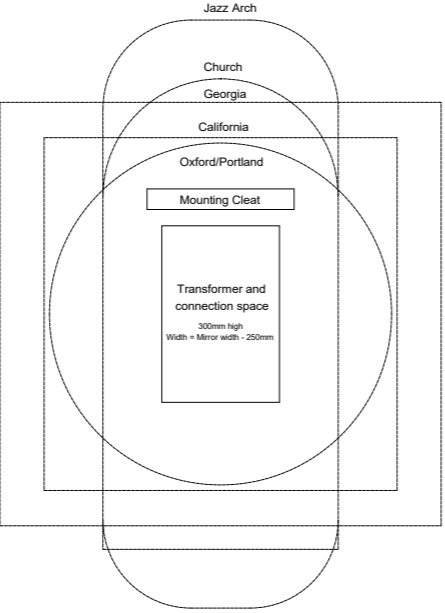

OTHER MIRROR LIGHTING KITS

Note: Mounting cleat length varies according to mirror size