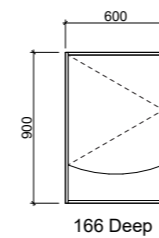

AVAILABILITY CHART

[01.] Pure Bliss Shaving Cabinet 600mm | PBS60 | $836 Dark Grey Cabinet Pure Bliss Platinum Shaving Cabinet 600mm | PBS60/p | $948 [02.] Pure Bliss Shaving Cabinet 600mm | PBS60 | $836 White Satin Cabinet Pure Bliss Platinum Shaving Cabinet 600mm | PBS60/p | $948 [Please refer to price lists pages for all available options.]