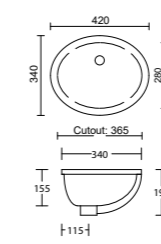

OVAL UNDERMOUNT
With overflow to front