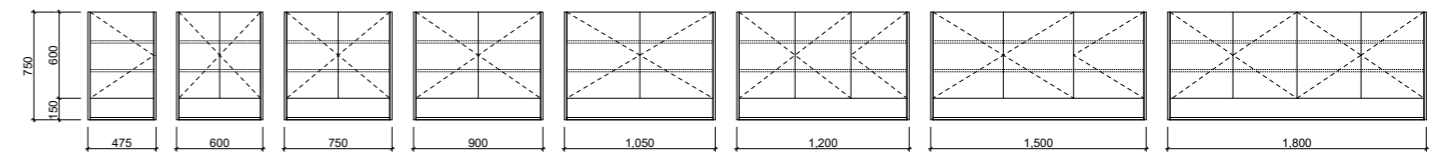

02.

03.

04.

05.

SHAVING CABINETS

AVAILABILITY CHART

All cabinets 166mm deep. Back panel of shelf will match cabinet colour unless specified otherwise.

[01.] Sanremo Shaving Cabinet 1200mm | SS12 | \$1,184 White Gloss Cabinet Sanremo Platinum Shaving Cabinet 1200mm | SS12/p | \$1,297 [02.] Sanremo Shaving Cabinet 900mm | SS90 | \$974 Notaio Walnut Woodmatt Cabinet Sanremo Platinum Shaving Cabinet 900mm | SS90/p | \$1,085 [03.] Sanremo Shaving Cabinet 750mm | SS75 | \$888 White Gloss Cabinet Sanremo Platinum Shaving Cabinet 750mm | SS75/p | \$1,001 [04.] Sanremo Shaving Cabinet 1500mm | SS15 | \$1,295 White Gloss Cabinet Sanremo Platinum Shaving Cabinet 1500mm | SS15/p | \$1,408 [05.] Sanremo Shaving Cabinet 475mm | SS475 | \$648 each Tasmanian Oak Cabinet Sanremo Platinum Shaving Cabinet 475mm | SS475/p | \$736 [Please refer to price lists pages for all available options.]