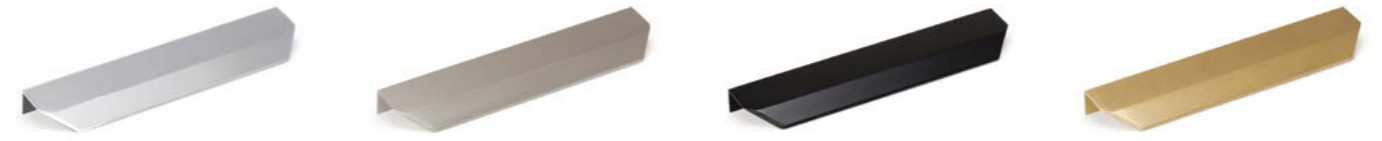

CHROME

BLACK

PEWTER

SATIN GOLD

OVA HANDLE* Attaches to top of drawer/door

AVAILABLE IN 100mm, 200mm & 350mm

CHROME

BRUSHED NICKEL