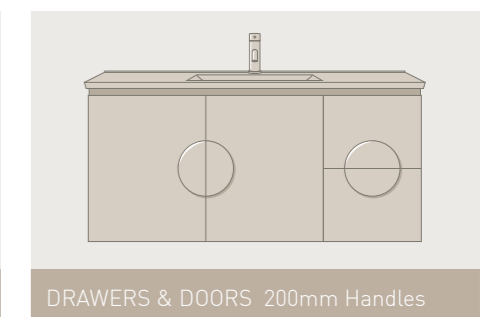

HANDLES
& LEGS