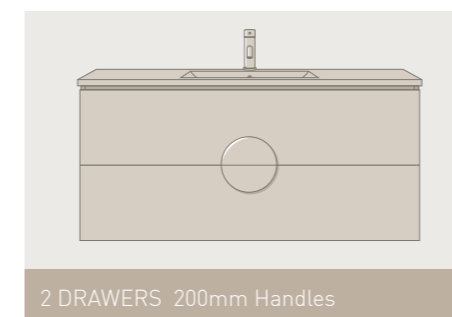

HANDLES
& LEGS