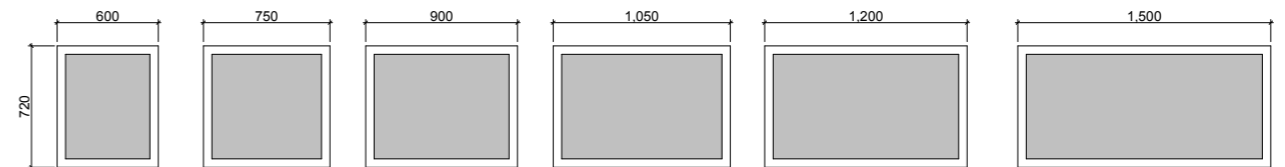

AVAILABILITY CHART

[01.] Miami Mirror 900mm | SM90 | $552 White Gloss Surround [02.] Miami Mirror 1050mm | SM105 | $641 White Gloss Surround [03.] Miami Mirror 1200mm | SM12 | $706 Rural Oak Surround [Please refer to price lists pages for all available options.]