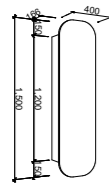

MIRROR TALLBOYS

JAZZ ARCH

WALL HUNG

Mirror edge available in painted finishes only.
White satin standard unless specified otherwise.

PART NO.	RRP
SJAT4015	$1,378
SJAT4015/p	$1,490