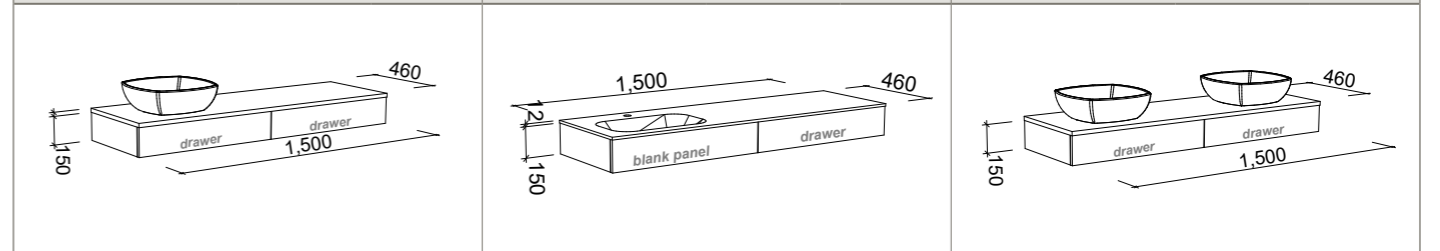

SPLICE 1500mm Single Bowl & Double Bowl P

SLAB TOP SINGLE BOWL	POND TOP SINGLE BOWL	SLAB TOP DOUBLE BOWL
<table border="1" style="width: 100%; border-collapse: collapse;"> <thead> <tr> <th>CABINET WITH</th> <th>PART NO.</th> <th>RRP</th> </tr> </thead> <tbody> <tr> <td>20mm Stone or SilkSurface Top with White Gloss Ceramic Above Counter Basin</td> <td>SP151SW</td> <td>$3,936</td> </tr> <tr> <td>No Top</td> <td>SP151XW</td> <td>$1,983</td> </tr> </tbody> </table>	<table border="1" style="width: 100%; border-collapse: collapse;"> <thead> <tr> <th>CABINET WITH</th> <th>PART NO.</th> <th>RRP</th> </tr> </thead> <tbody> <tr> <td>Pond Top</td> <td>SP151PW</td> <td>$4,031</td> </tr> <tr> <td>No Top</td> <td>SP151XW</td> <td>$1,983</td> </tr> </tbody> </table>	<table border="1" style="width: 100%; border-collapse: collapse;"> <thead> <tr> <th>CABINET WITH</th> <th>PART NO.</th> <th>RRP</th> </tr> </thead> <tbody> <tr> <td>20mm Stone or SilkSurface Top with White Gloss Ceramic Above Counter Basin</td> <td>SP152SW</td> <td>$4,198</td> </tr> <tr> <td>No Top</td> <td>SP152XW</td> <td>$2,033</td> </tr> </tbody> </table>