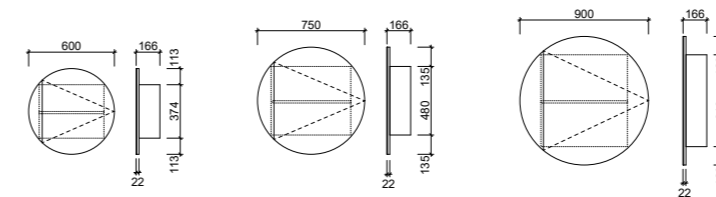

AVAILABILITY CHART

[01.] Havana Shaving Cabinet 750mm | SHA75 | $872 Havana Platinum Shaving Cabinet 750mm | SHA75/p | $935 [02.] Havana Shaving Cabinet 750mm | SHA75 | $872 Havana Platinum Shaving Cabinet 750mm | SHA75/p | $935 [03.] Havana Shaving Cabinet 750mm | SHA75 | $872 Havana Platinum Shaving Cabinet 750mm | SHA75/p | $935 [04.] Havana Shaving Cabinet 900mm | SHA90 | $957 Havana Platinum Shaving Cabinet 900mm | SHA90/p | $1,020 [Please refer to price lists pages for all available options.]