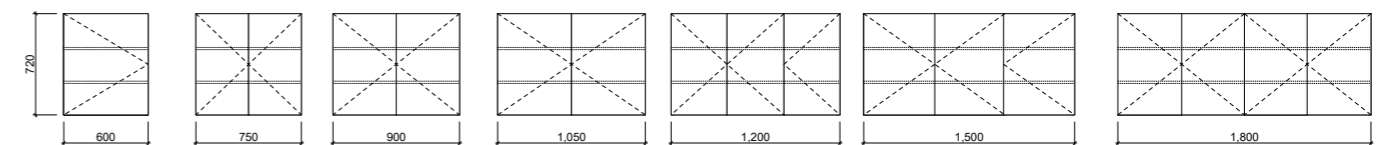

AVAILABILITY CHART

All cabinets 166mm deep. 1500mm available with 3 or 4 doors.

[01.] Tennessee Shaving Cabinet 900mm | ST90 | $771 Tennessee Platinum Shaving Cabinet 900mm | ST90/p | $883 Estella Oak Cabinet [02.] Tennessee Shaving Cabinet 1200mm | ST12 | $1,026 Tennessee Platinum Shaving Cabinet 1200mm | ST12/p | $1,139 Prime Oak Cabinet [03.] Tennessee Shaving Cabinet 750mm | ST75 | $718 White Satin Cabinet Tennessee Platinum Shaving Cabinet 750mm | ST75/p | $831 [04.] Tennessee Shaving Cabinet 1500mm | ST153 | $1,143 Tennessee Platinum Shaving Cabinet 1500mm | ST153/p | $1,255 Estella Oak Cabinet [Please refer to price lists pages for all available options.]