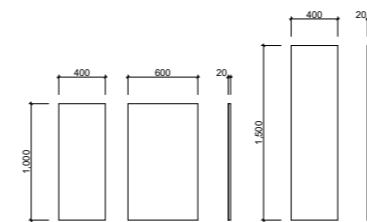

02.

MIRRORS

AVAILABILITY CHART

[01.] Jazz Mirror 600mm | SJM60 | \$474 [02.] Jazz Mirror 400mm | SJM40 | \$364 [Please refer to price lists pages for all available options.]

JAZZ ARCH MIRROR

MIRRORS

FEATURES INCLUDE