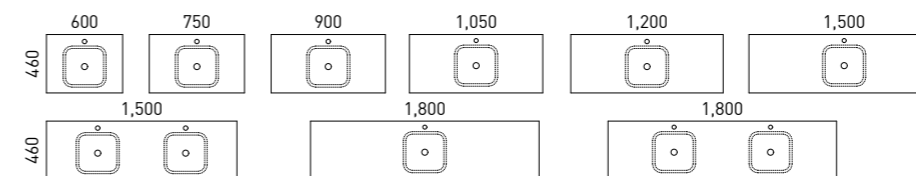

AVAILABILITY CHART | AVAILABLE IN WALL HUNG & FLOOR STANDING

[01.] Henley Vanity 900mm | HE90MW -V | $3,075 Pastel Pink Cabinet with Bianco Pearl SilkSurface Top and White Gloss Enchant Ceramic Basin [02.] Henley Vanity 1500mm | HE152MW-V | $5,005 Navy Blue Cabinet with Calcutta Snow SilkSurface Top and White Gloss Allure Ceramic Basins [03.] Henley Vanity 750mm | HE75MF-V | $2,906 Dark Grey Cabinet with Bianco Pearl SilkSurface Top and White Gloss Allure Ceramic Basin [04.] Henley Vanity 1200mm | HE12MW-V | $3,438 White Satin Cabinet with Tuscany Mocha SilkSurface Top and White Gloss Enchant Ceramic Basin [Please refer to price lists pages for all available options.]