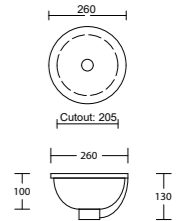

MINI ROUND UNDERMOUNT
With overflow to front