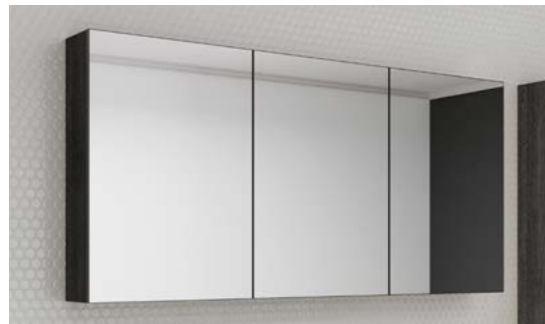

TENNESSEE SHAVER