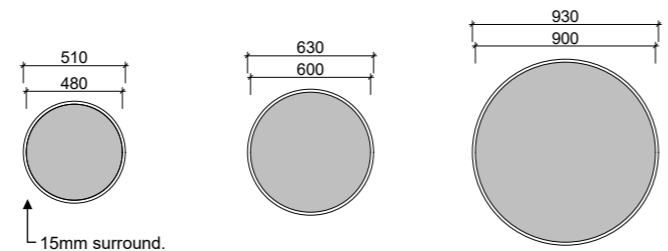

PORTLAND

Painted surround only.