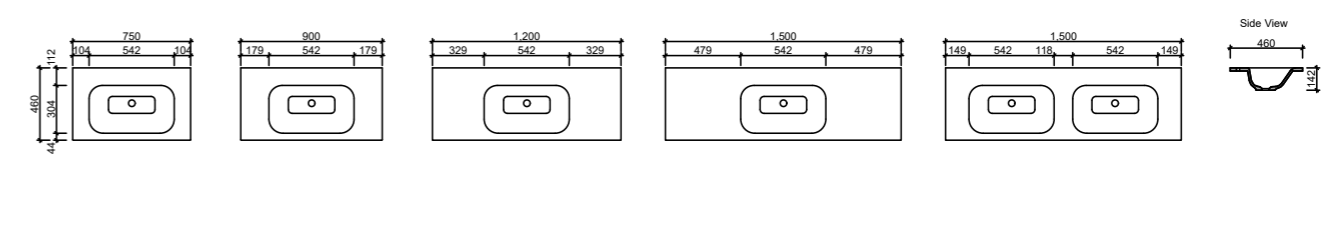

LIBERTY

Ceramic | Waste Size: 32mm with overflow | **Tap Holes:** 1

NOTE: Due to the manufacturing process ceramic tops will vary from their nominal stated sizes. Use the dimensions provided as a guide only. Due to this ceramic tops are not recommended for wall to wall installations.