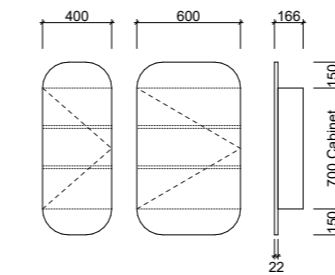

NOTE: All cabinets 166mm deep. Please specify if cabinet is to be recessed.

HAVANA

SHAVERS

JAZZ

NOTE: When ordering please specify hinge side.

JAZZ ARCH

NOTE: When ordering please specify hinge side.

NEW YORK