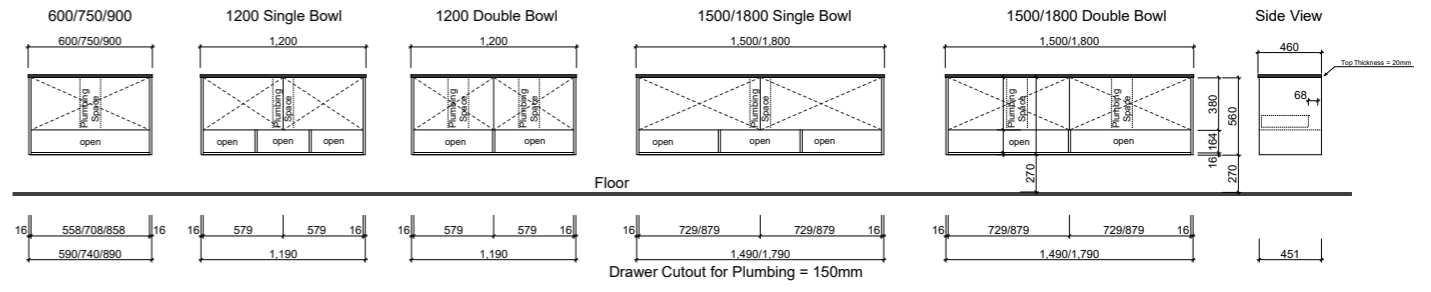

INDIANA

WALL HUNG

FLOOR STANDING

WALL HUNG

FLOOR STANDING

NOTE: Due to the manufacturing process ceramic tops will vary from their nominal stated sizes. Use the dimensions provided as a guide only. Due to this ceramic tops are not recommended for wall to wall installations.

KANSAS

WALL HUNG TEMPO TOP

FLOOR STANDING TEMPO TOP

KARLIE

WALL HUNG

FLOOR STANDING

NOTE: Due to the manufacturing process ceramic tops will vary from their nominal stated sizes. Use the dimensions provided as a guide only. Due to this ceramic tops are not recommended for wall to wall installations.