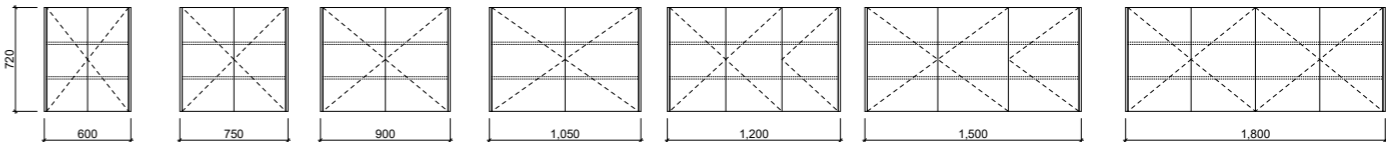

AVAILABILITY CHART

All cabinets 166mm deep.

[01.] Denver Shaving Cabinet 1500mm | SD15 | \$1,143 Concrete Formwood Cabinet Denver Platinum Shaving Cabinet 1500mm | SD15/p | \$1,255 [02.] Denver Shaving Cabinet 1050mm | SD105 | \$960 Gloss White Cabinet Denver Platinum Shaving Cabinet 1050mm | SD105/p | \$1,071 [03.] Denver Shaving Cabinet 900mm | SD90 | \$771 Antico Oak Woodmatt Cabinet Denver Platinum Shaving Cabinet 900mm | SD90/p | \$883 [04.] Denver Shaving Cabinet 1200mm | SD12 | \$1,026 Tasmanian Oak Cabinet Denver Platinum Shaving Cabinet 1200mm | SD12/p | \$1,139 [Please refer to price lists pages for all available options.]