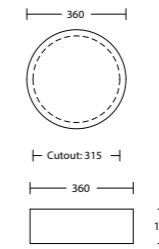

CERAMIC UNDERMOUNT BASINS

ALLURE UNDERMOUNT No overflow. Available with SilkSurface tops only. Offset or wall mounted tapware required