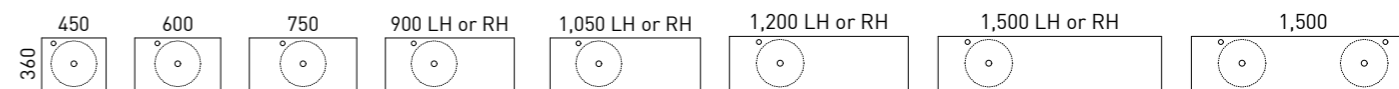

AVAILABILITY CHART | AVAILABLE IN WALL HUNG & FLOOR STANDING

[01.] Billie Vanity 1200mm | BI12MW | $2,771 Artisan Beamwood Cabinet with Arctic White SilkSurface Top and White Gloss Bloom Ceramic Basin [02.] Billie Vanity 450mm | BI45MW | $1,552 Duck Egg Blue Cabinet with Carrara SilkSurface Top and White Gloss Mini Round Undermount Ceramic Basin [03.] Billie Vanity 600mm | BI60SF-U | $2,417 White Satin Cabinet with Pure White Stone Top and White Gloss Mini Rectangle Undermount Ceramic Basin [04.] Billie Vanity 750mm | BI75SF | $2,480 White Satin Cabinet with Raven Stone Top and White Gloss Gem Ceramic Basin [05.] Billie Vanity 900mm | BI90SW | $2,701 White Satin Cabinet with Cloudburst Concrete Stone Top and White Gloss Rose Ceramic Basin [Please refer to price lists pages for all available options.]