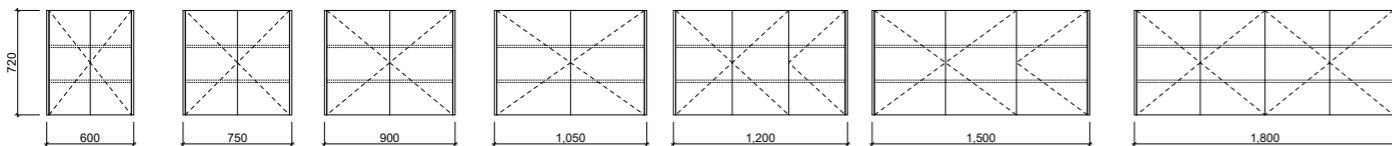

NOTE: All cabinets 166mm deep. Please specify if cabinet is to be recessed.

HAVANA

SHAVERS

JAZZ

NOTE: When ordering please specify hinge side.

JAZZ ARCH

NOTE: When ordering please specify hinge side.

NEW YORK