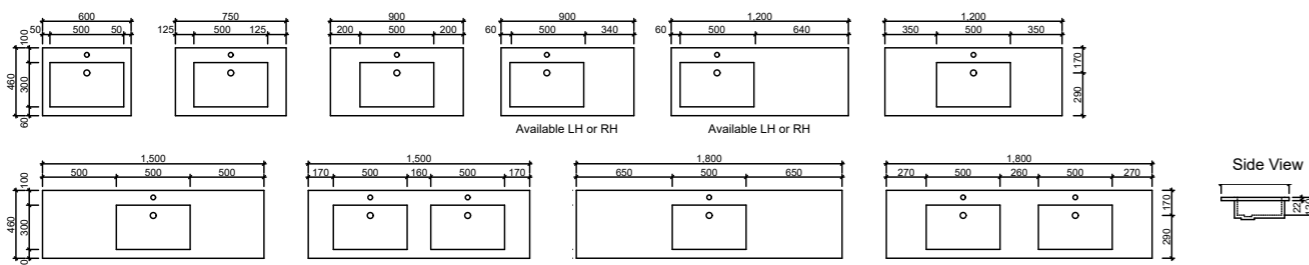

VANITY TOPS

OPAL

Acrylic | Waste Size: 40mm | Tap Holes: 0 or 1 | Top Thickness: 95mm

PURE POND

Corian® | Waste Size: 40mm | Tap Holes: 0, 1 or 3 | Bowl Depth: 90mm | Top Thickness: 13mm

LH or RH bowl available, or centre on request.

QUEST GLOSS

Dolomite | Waste Size: 32mm with overflow | Tap Holes: 0, 1 or 3 | Bowl Depth: 125mm | Top Thickness: 20mm
Requires 32/40 two piece waste with overflow

REGAL

Acrylic | Waste Size: 40mm | Tap Holes: 0, 1 or 3 | Bowl Depth: 120mm | Top Thickness: 20mm

VANITY TOPS

TEMPO

Sculptured Marble | Waste Size: 32mm with overflow | Tap Holes: 1 or 3 | Bowl Depth: 95mm | Top Thickness: 50mm

URBAN ENSUITE

Ceramic | Waste Size: 32mm with overflow | Tap Holes: 1 or 3 | Bowl Depth: 115mm | Top Thickness: 20mm

NOTE: Due to the manufacturing process ceramic tops will vary from their nominal stated sizes. Use the dimensions provided as a guide only. Due to this ceramic tops are not recommended for wall to wall installations.

BASINS

Ceramic | Waste Size: 32mm. **Overflow to:** All Undermount and Iconic. Allure Undermount, Florent, Jupiter, Quill, Modex, Radius, and Rome require offset or wall mounted tapware.

NOTE: Due to the manufacturing process ceramic tops will vary from their nominal stated sizes. Use the dimensions provided as a guide only. Due to this ceramic tops are not recommended for wall to wall installations.