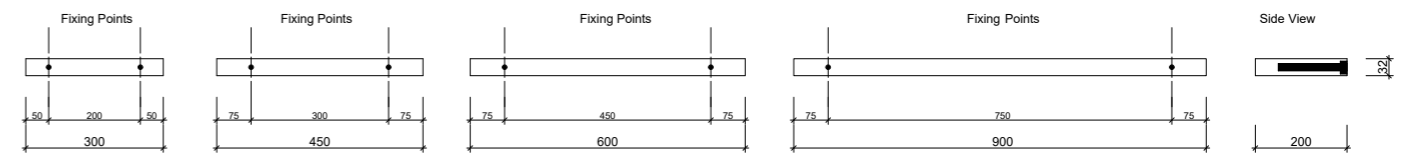

SPLICE SHELVES