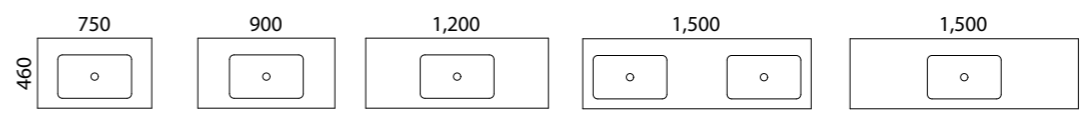

AVAILABILITY CHART | AVAILABLE IN WALL HUNG & FLOOR STANDING

[01.] Rockford Vanity 1500mm | RD151HW | $1,871 Tasmanian Oak Cabinet with Haven Matt Dolomite Top [02.] Rockford Vanity 900mm | RD90HF | $1,250 White Satin Cabinet with Haven Matt Dolomite Top [03.] Rockford Vanity 1200mm | RD12HF | $1,498 Charred Oak Cabinet with Haven Matt Dolomite Top [04.] Rockford Vanity 1500mm | RD152QW | $1,913 Notiao Walnut Cabinet with Quest Gloss Dolomite Top [Please refer to price lists pages for all available options.]