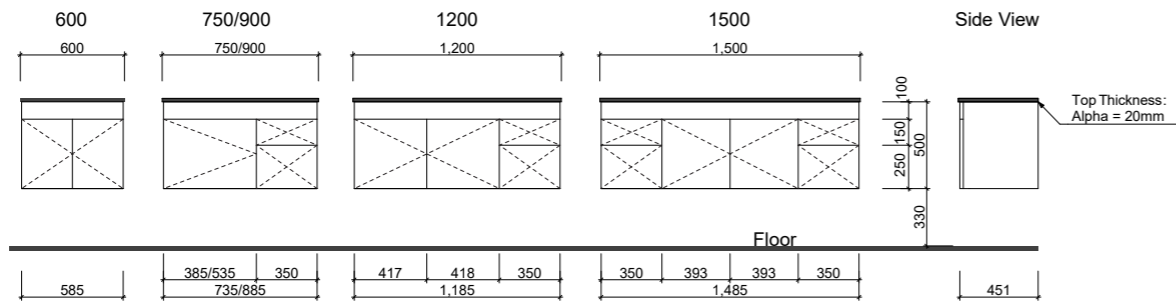

INDIANA

WALL HUNG