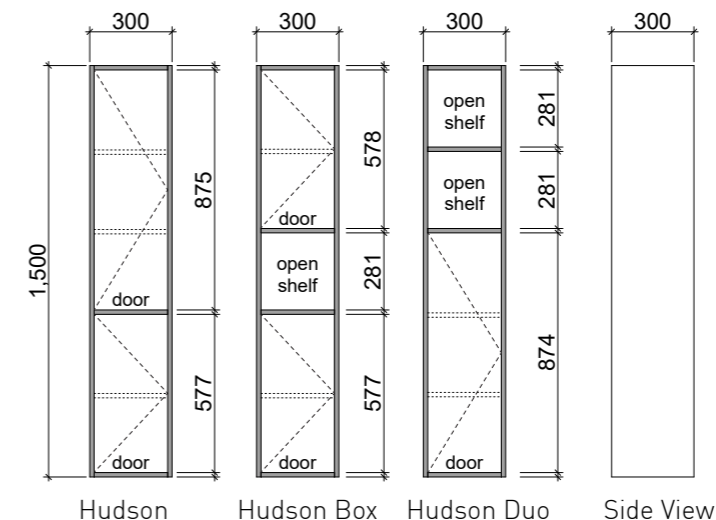

HUDSON

LH Hinge Standard. Specify RH hinge if required.