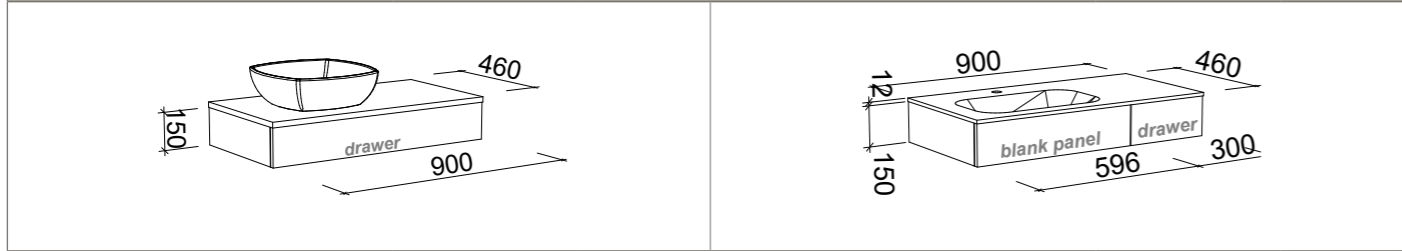

SPLICE 900mm P

SLAB TOP WALL HUNG	POND TOP WALL HUNG
<table border="1" style="width: 100%; border-collapse: collapse;"> <thead> <tr> <th>CABINET WITH</th> <th>PART NO.</th> <th>RRP</th> </tr> </thead> <tbody> <tr> <td>20mm Stone or SilkSurface Top with White Gloss Ceramic Above Counter Basin</td> <td>SP90SW</td> <td>$3,066</td> </tr> <tr> <td>No Top</td> <td>SP90XW</td> <td>$1,612</td> </tr> </tbody> </table>	<table border="1" style="width: 100%; border-collapse: collapse;"> <thead> <tr> <th>CABINET WITH</th> <th>PART NO.</th> <th>RRP</th> </tr> </thead> <tbody> <tr> <td>Pond Top</td> <td>SP90PW</td> <td>$3,161</td> </tr> <tr> <td>No Top</td> <td>SP90XW</td> <td>$1,612</td> </tr> </tbody> </table>