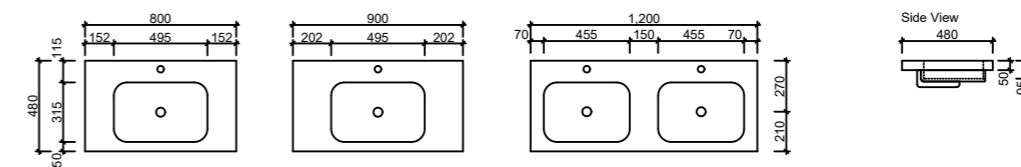

VANITY TOPS

TEMPO

Sculptured Marble | Waste Size: 32mm with overflow | Tap Holes: 1 or 3 | Bowl Depth: 95mm | Top Thickness: 50mm

URBAN ENSUITE

Ceramic | Waste Size: 32mm with overflow | Tap Holes: 1 or 3 | Bowl Depth: 115mm | Top Thickness: 20mm