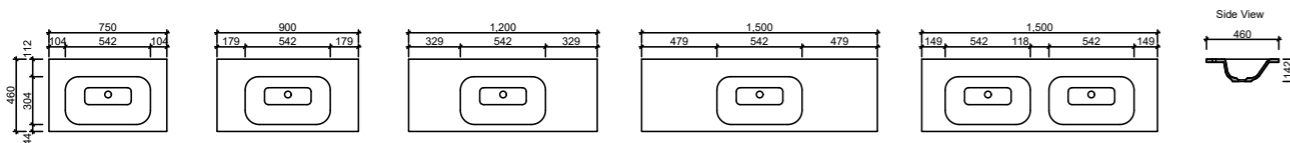

PURE POND

Corian® | Waste Size: 40mm | Tap Holes: 0, 1 or 3 | Bowl Depth: 90mm | Top Thickness: 13mm

LH or RH bowl available, or centre on request.

QUEST GLOSS

Dolomite | Waste Size: 32mm with overflow | Tap Holes: 0, 1 or 3 | Bowl Depth: 125mm | Top Thickness: 20mm
Requires 32/40 two piece waste with overflow