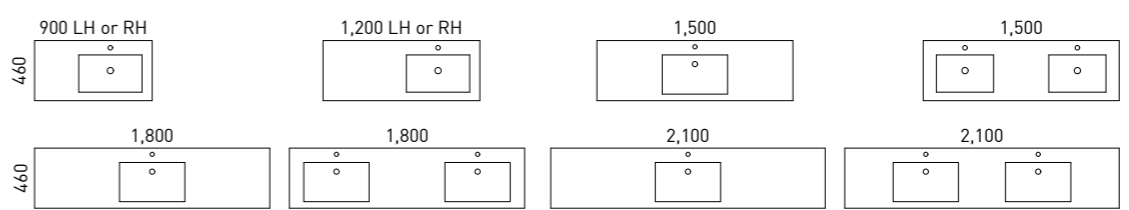

AVAILABILITY CHART | AVAILABLE IN WALL HUNG & FLOOR STANDING

[01.] Marshall Vanity 1500mm | MA151MW | $3,494 Tasmanian Oak Cabinet with Calcutta Snow SilkSurface Top and White Gloss Iconic 500 Ceramic Basin **[02.] Marshall Vanity 900mm** | MA90SW | $2,777 White Satin Cabinet with White Attica Stone Top and Diamond White Gloss Ceramic Basin **[03.] Marshall Vanity 1500mm** | MA152SW | $3,827 Oxidised Beamwood Cabinet with Pure White Stone Top and White Gloss Allure Ceramic Basins **[04.] Marshall Vanity 1200mm** | MA12MW | $2,894 Rural Oak Cabinet with Bianco Pearl SilkSurface Top and White Gloss Myrtle Ceramic Basin **[Please refer to price lists pages for all available options.]**