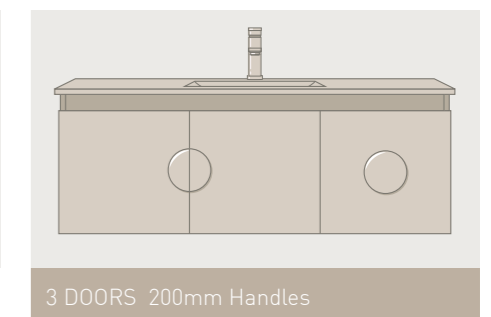

HANDLES
& LEGS