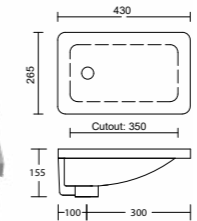

MINI RECTANGLE UNDERMOUNT
With overflow to side