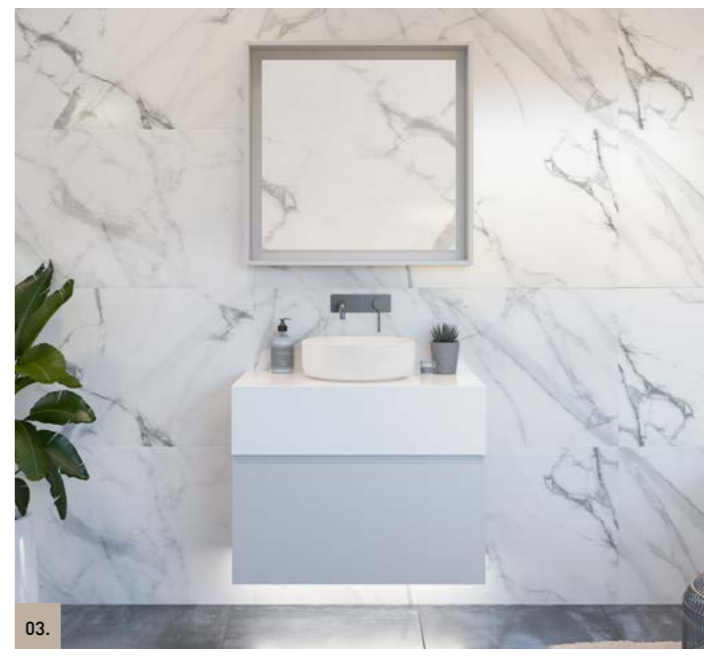

KINGSLEY

01.

02.

03.

04.

FEATURES INCLUDE

Gold Inclusions 10 YEAR WARRANTY | EUROPEAN DRAWERS

- Classic white interior with bamboo finger jointed storage organisers
- Soft-close full extension European drawers
- Impressive 200mm high SilkSurface top with deep drawer storage solutions
- Top options include:
 - 200mm SilkSurface Box top with above or under counter basin/s