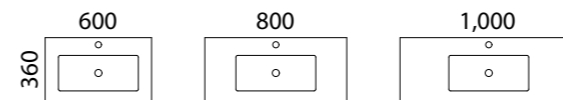

AVAILABILITY CHART | AVAILABLE IN WALL HUNG, FLOOR STANDING & LEGS

[01.] Florida Ensuite Vanity 1000mm | F10UW | $1,190 Fox Teakwood Cabinet with Urban Ceramic Top [02.] Florida Ensuite Vanity 800mm | F80UW | $1,016 Notoio Walnut Cabinet with Urban Ceramic Top [Please refer to price lists pages for all available options.]