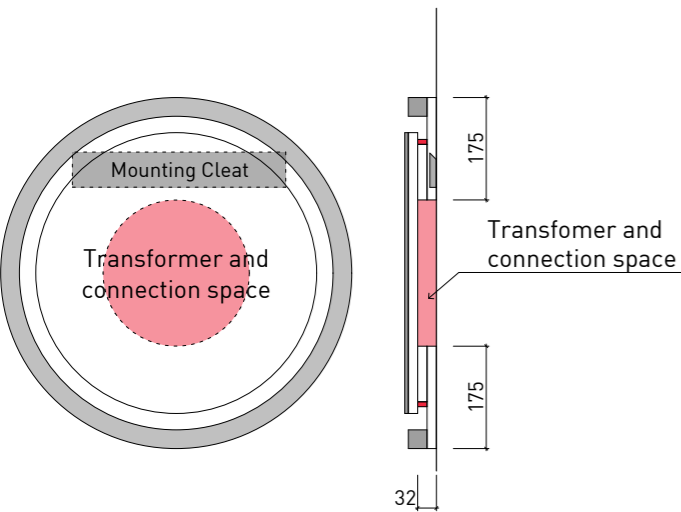

LIGHTING KITS

NOTE: An electrician will be required to provide in wall wiring and provision for an on/off switch before the bathroom walls are sheeted or tiled. When LED is selected cabinet size may vary slightly.

Warm white LED lighting is powered by a DC24V transformer, which comes with a 3-pin plug for connecting to an existing GPO or can be stripped off and hardwired in by your electrician.

As standard, your electrician should drop power down to the right-hand side of your shaver, and to behind the drawers in your vanity (or right-hand side in all-drawer models) in preparation for your new install. We can customise this side if your new bathroom design requires it – just speak with your store about your options.

Your electrician will need to provide on/off options when wiring in. An optional dimmer can also be purchased for light level adjustment. If further information is required by your electrician, please feel free to contact Timberline directly for further technical specifications.

BROOKLYN LIGHTING KIT