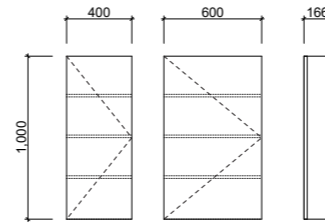

NOTE: All cabinets 166mm deep. Please specify if cabinet is to be recessed.

HAVANA

SHAVERS

JAZZ

NOTE: When ordering please specify hinge side.

JAZZ ARCH

NOTE: When ordering please specify hinge side.

NEW YORK