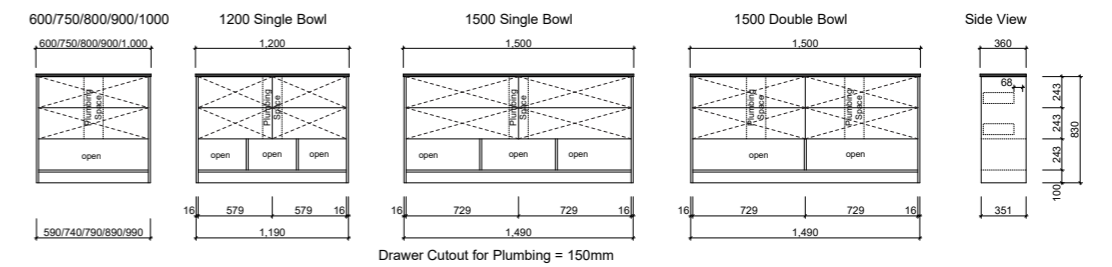

FLOOR STANDING

NOTE: Due to the manufacturing process ceramic tops will vary from their nominal stated sizes. Use the dimensions provided as a guide only. Due to this ceramic tops are not recommended for wall to wall installations.