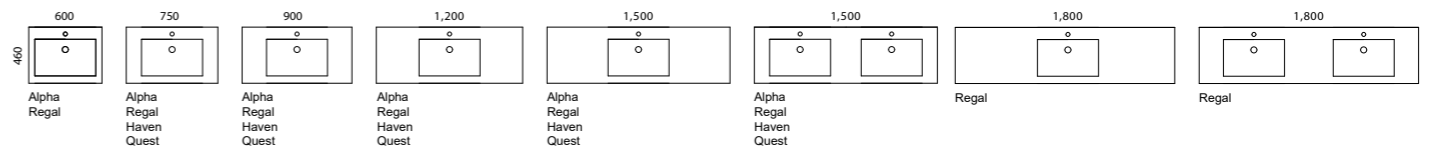

AVAILABILITY CHART | AVAILABLE IN WALL HUNG ONLY

[01.] Rockhampton Vanity 900mm | R90QW | $1,191 Notai Walnut Woodmatt Cabinet with Quest Gloss Dolomite Top **[02.] Rockhampton Vanity 600mm** | R60AW | $1,021 Dark Grey Cabinet with Alpha Ceramic Top **[03.] Rockhampton Vanity 1200mm** | R12AW | $1,535 White Satin Cabinet with Alpha Ceramic Top **[04.] Rockhampton Vanity 1500mm** | R152RW | $2,222 Milano Walnut Cabinet with Regal Acrylic Top **[Please refer to price lists pages for all available options.]**