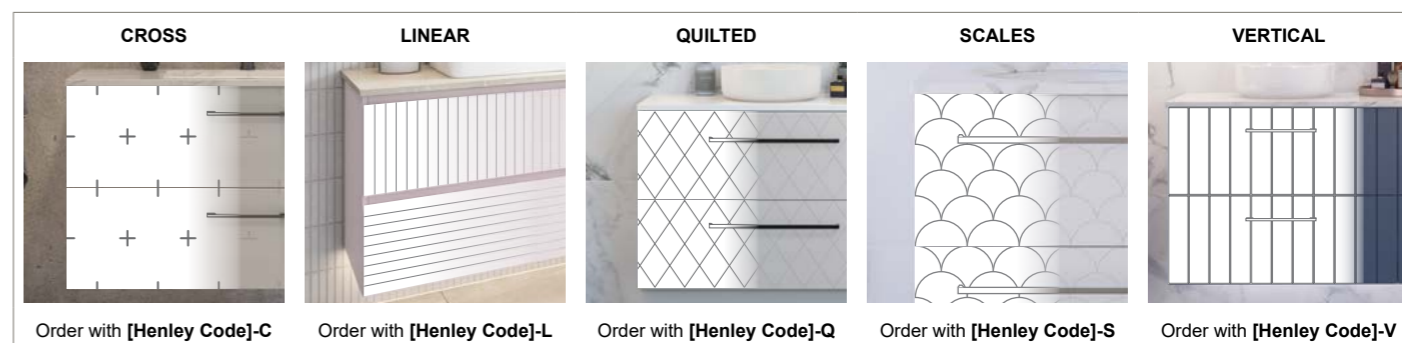

WALL HUNG			FLOOR STANDING		
CABINET WITH	PART NO.	RRP	CABINET WITH	PART NO.	RRP
Regal Acrylic Top	GR212RW	$5,217	Regal Acrylic Top	GR212RF	$5,339
20mm SilkSurface Top with White Gloss Ceramic Above or Under Counter Basin	GR212MW	$4,732	20mm SilkSurface Top with White Gloss Ceramic Above or Under Counter Basin	GR212MF	$4,868
20mm Stone Top with White Gloss Ceramic Above Counter Basin	GR212SW	$5,345	20mm Stone Top with White Gloss Ceramic Above Counter Basin	GR212SF	$5,481
20mm Stone Top with White Gloss Ceramic Under Counter Basin	GR212SW-U	$5,881	20mm Stone Top with White Gloss Ceramic Under Counter Basin	GR212SF-U	$6,017
No Top	GR212XW	$2,686	No Top	GR212XF	$2,829

HENLEY 600mm

WALL HUNG			FLOOR STANDING		
CABINET WITH	PART NO.	RRP	CABINET WITH	PART NO.	RRP
20mm SilkSurface Top with White Gloss Ceramic Above or Under Counter Basin	HE60MW	$2,645	20mm SilkSurface Top with White Gloss Ceramic Above or Under Counter Basin	HE60MF	$2,785
No Top	HE60XW	$1,739	No Top	HE60XF	$1,891

NOTE: Vertical routing standard unless specified otherwise

HENLEY 750mm

WALL HUNG			FLOOR STANDING		
CABINET WITH	PART NO.	RRP	CABINET WITH	PART NO.	RRP
20mm SilkSurface Top with White Gloss Ceramic Above or Under Counter Basin	HE75MW	$2,752	20mm SilkSurface Top with White Gloss Ceramic Above or Under Counter Basin	HE75MF	$2,906
No Top	HE75XW	$1,860	No Top	HE75XF	$2,031

NOTE: Vertical routing standard unless specified otherwise