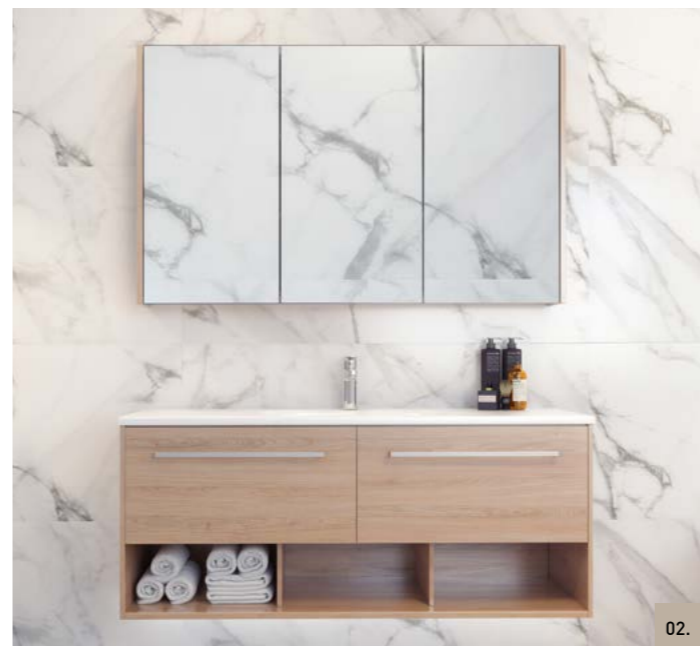

KANSAS

04.

FEATURES INCLUDE

Gold Inclusions 10 YEAR WARRANTY | EUROPEAN DRAWERS

- Classic white interior with bamboo finger jointed storage organisers
- Deep storage soft-close full extension European drawers
- Easy access open storage shelf
- Top options include:
  - Alpha Ceramic (selected sizes)
  - Regal Acrylic
  - Haven Matt Dolomite (selected sizes)
  - Quest Gloss Dolomite (selected sizes)
  - Tempo Sculptured Marble (selected sizes)
  - 20mm SilkSurface or Caesarstone slab top with above counter basin/s

AVAILABILITY CHART | AVAILABLE IN WALL HUNG & FLOOR STANDING

[01.] **Kansas Vanity 1200mm** | K12SW | $3,197 White Satin Cabinet with White Attica Stone Top and White Gloss Jupiter Ceramic Basin [02.] **Kansas Vanity 1200mm** | K12HW | $2,332 Tasmanian Oak Cabinet with Haven Matt Top [03.] **Kansas Vanity 900mm** | K90AF | $2,182 Prime Oak Cabinet with Alpha Ceramic Top [04.] **Kansas Vanity 1500mm** | K152HW | $3,390 Black Satin Cabinet with Haven Matt Dolomite Double Bowl Top [05.] **Kansas Vanity 900mm** | K90SW | $2,616 White Satin Cabinet with Pure White Stone Top and White Gloss Feather Ceramic Basin [Please refer to price lists pages for all available options.]