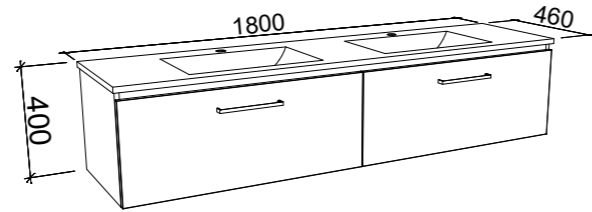

ROCKHAMPTON 1800mm Double S

WALL HUNG