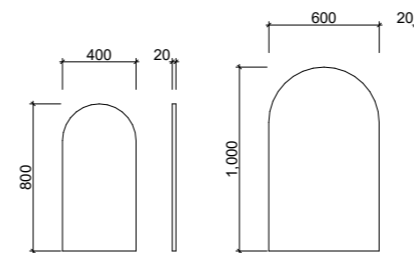

AVAILABILITY CHART

[01.] Church Mirror 400mm | SCHM40 | $493 [02.] Church Mirror 600mm | SCHM60 | $623 [Please refer to price lists pages for all available options.]