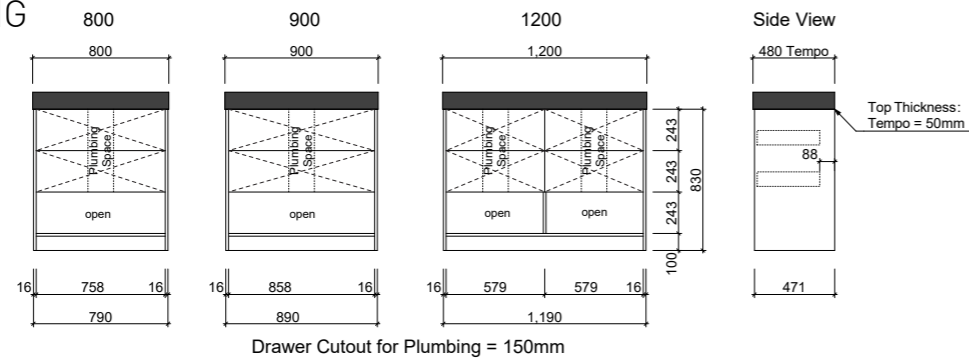

FLOOR STANDING TEMPO TOP