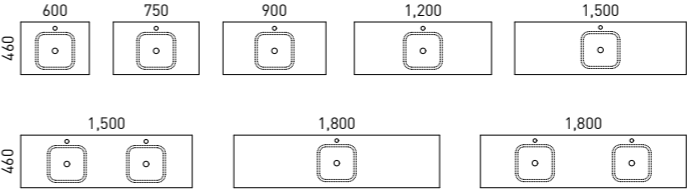

AVAILABILITY CHART | AVAILABLE IN WALL HUNG & FLOOR STANDING

[01.] Delaware Vanity 1800mm | DEL182DW | $2,821 Tasmanian Oak Cabinet with Laminate Top and White Gloss Allure Ceramic Basins **[02.] Delaware Vanity 1500mm** | DEL151DF | $3,081 Tasmanian Oak Cabinet with Laminate Top and White Gloss Enchant Ceramic Basin **[03.] Delaware Vanity 900mm** | DEL90DW | $1,571 Perugian Walnut Cabinet with Laminate Top and White Gloss Allure Ceramic Basin **[04.] Delaware Vanity 1200mm** | DEL12DW | $2,099 Prime Oak Cabinet with Laminate Top and White Gloss Myrtle Basin **[Please refer to price lists pages for all available options.]**