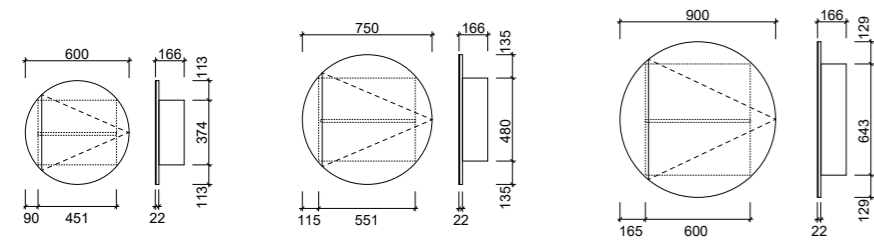

NOTE: All cabinets 166mm deep. Please specify if cabinet is to be recessed.

HAVANA

SHAVERS

JAZZ

NOTE: When ordering please specify hinge side.

JAZZ ARCH

NOTE: When ordering please specify hinge side.

NEW YORK