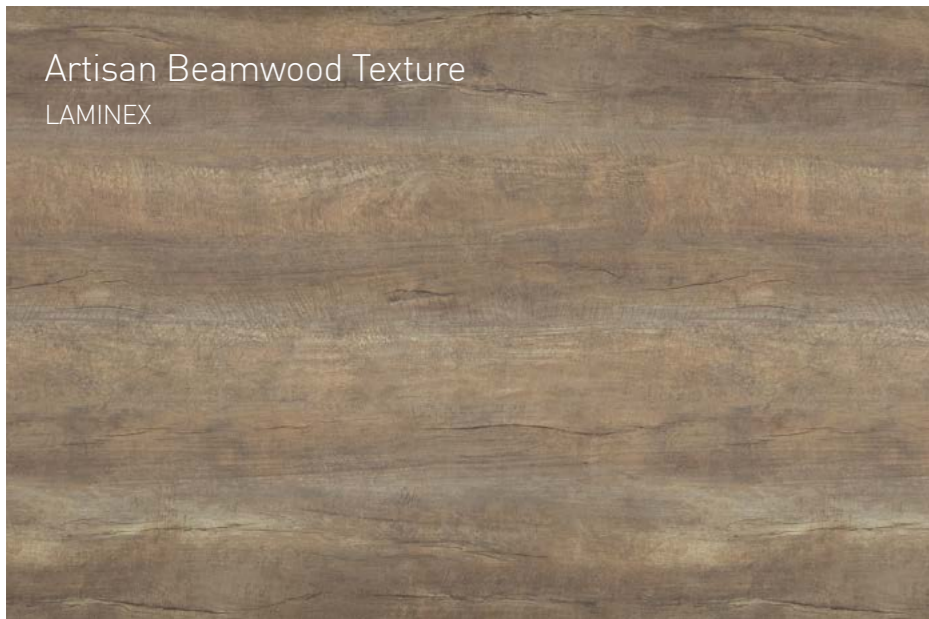

Oxidised Beamwood
Texture
LAMINEX

Notaio Walnut Woodmatt
POLYTEC *

Artisan Beamwood Texture
LAMINEX