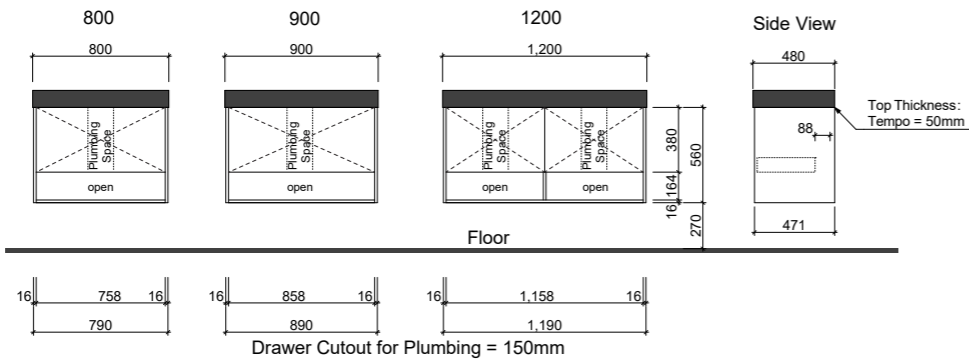

KANSAS

WALL HUNG TEMPO TOP