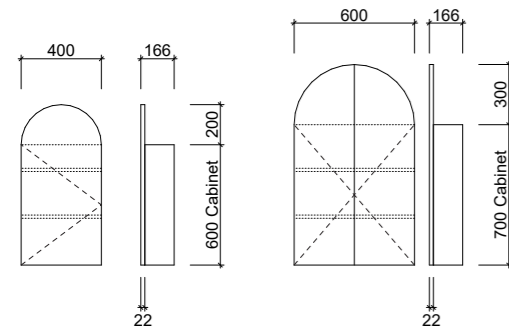

CHURCH

NOTE: When ordering 400mm cabinet please specify hinge side.