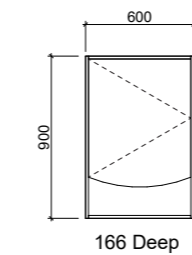

PURE BLISS

NOTE: When ordering please specify hinge side. Please specify if cabinet is to be recessed.