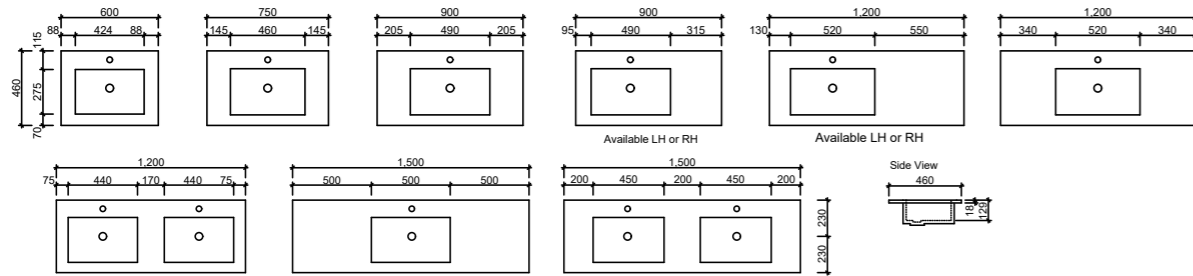

VANITY TOPS

ALPHA

Ceramic | Waste Size: 32mm with overflow | **Tap Holes:** 0 (600, 750, 900 centre bowl only, 1200 sgl centre bowl only, 1500 sgl, 1500 dbl only), 1 or 3; **Bowl Depth:** 125mm | **Top Thickness:** 20mm