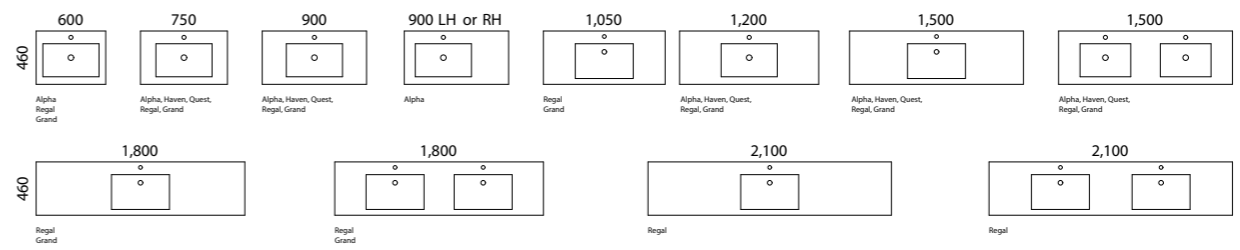

AVAILABILITY CHART | AVAILABLE IN WALL HUNG, FLOOR STANDING & LEGS

[01.] Bargo Vanity 1500mm | B151SW | \$3,901 Tasmanian Oak Cabinet with Pure White Stone Top and White Gloss Enchant Ceramic Basin **[02.] Bargo Vanity 750mm** | B75AW | \$1,722 Prime Oak Cabinet with Alpha Ceramic Top **[03.] Bargo Vanity 900mm** | B90AW | \$1,873 Estella Oak Cabinet with Alpha Ceramic Top **[04.] Bargo Vanity 1200mm** | B12MF | \$3,211 White Satin Cabinet with Tuscany Mocha SilkSurface Top and White Gloss Feather Ceramic Basin **[Please refer to price lists pages for all available options.]**

CARLO

01.

02.

03.

04.

FEATURES INCLUDE

Gold Inclusions 10 YEAR WARRANTY | EUROPEAN DRAWERS

- Classic white interior with bamboo finger jointed storage organisers
- Deep storage soft-close full extension European drawers and soft-close hinges
- Classic design with an elegant modern look
- Top options include:
 - Regal Acrylic
 - Alpha Ceramic (selected sizes)
 - Haven Matt Dolomite (selected sizes)
 - Quest Gloss Dolomite (selected sizes)
 - 70mm Grand Acrylic (not available in 2100mm)

AVAILABILITY CHART | AVAILABLE IN WALL HUNG & FLOOR STANDING

[01.] Carlo Vanity 900mm | C90RW | \$1,824 Antico Oak Cabinet with Regal Acrylic Top [02.] Carlo Vanity 1500mm | C151GF | \$3,588 Estella Oak Cabinet with Grand Acrylic Top [03.] Carlo Vanity 900mm | C900SAW | \$2,024 White Satin Cabinet with Alpha Offset Ceramic Top [04.] Carlo Vanity 1200mm | C12HW | \$2,418 White Satin Cabinet with Haven Matt Dolomite Top [Please refer to price lists pages for all available options.]