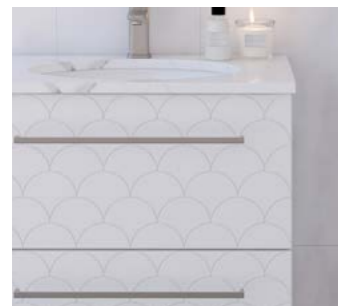

CUSTOMISING OPTIONS

CABINET CUSTOMISING OPTIONS

Add a filler panel to allow mounting against a side wall

Remove the drawers and just have doors

Add an extra drawer

Increase cabinet height

See page 248 for full list of cabinet options and pricing

DOOR/DRAWER UPGRADE OPTIONS

SCALES

See page 249 for pricing. Customisation not available on Nevada Collection.

4L STAINLESS STEEL BIN

Easy to install, easy to clean and easy to use! Keeping your new bathroom space neat and tidy is easy with your new stainless steel bin. Complete with push-to-open lid for ease of use.

NOTE: Alterations to the size and position of the cabinet internal shelf will be made to accommodate for the bin.

Dimensions: 210mm W x 140mm D x 270mm H
Volume: 4L

ITEM	PART NO.	$
4L Stainless Steel Bin	BINSMALL	$109

CABINET POWERPOINTS

Leave your shaver charging or your hair dryer permanently plugged in for easy use. Cabinet powerpoints are a simple but practical addition. For multi-drawer cabinets just let us know which drawer you would like your in-drawer powerpoint in. **Please note that an electrician will be required to hardwire the powerpoint during installation. Standard position for in-drawer powerpoints is top left drawer unless specified otherwise.**

POWERPOINT	PART NO.	$ (Each)
In-drawer Powerpoint	PPOINT	$155
Shaving Cabinet Powerpoint (Gold Collection)	PPOINT SHAVERGOLD	$113
Shaving Cabinet Powerpoint (Platinum Collection)	PPOINT SHAVERPLATINUM	$121

NOTE: Shaver powerpoints will be sent loose unless exact location specified.

BLUETOOTH SOUND SYSTEM