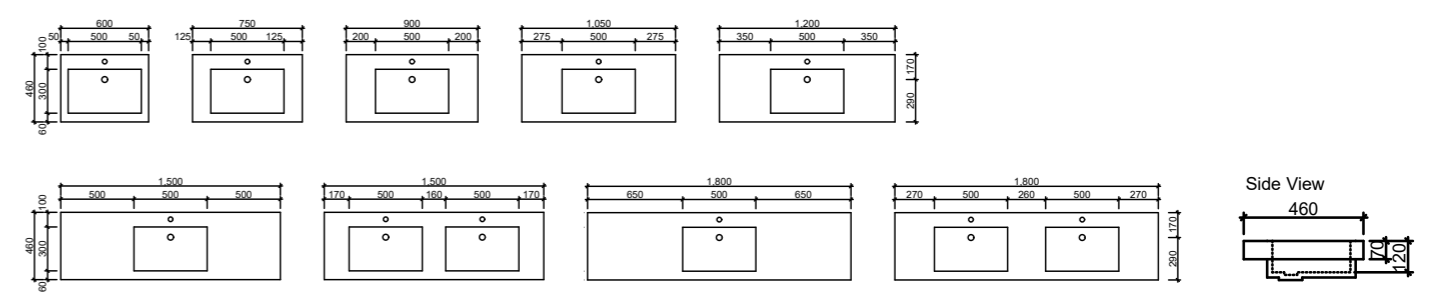

VANITY TOPS

GRAND

Acrylic | Waste Size: 40mm | **Tap Holes:** 0, 1 or 3 | **Bowl Depth:** 120mm | **Top Thickness:** 70mm