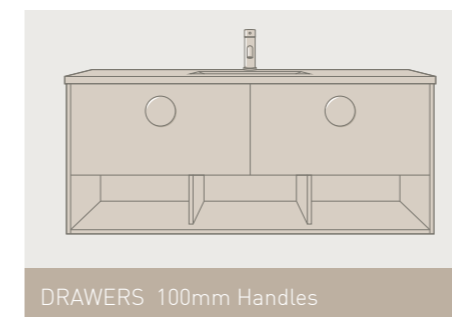

HANDLES
& LEGS