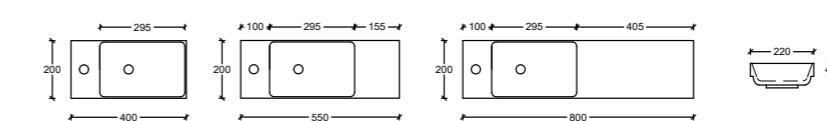

NANO

Polymarble | Waste Size: 32mm with overflow | **Tap Holes:** 1 | **Bowl Depth:** 85mm | **Top Thickness:** 45mm
Requires 32/40 two piece waste with overflow