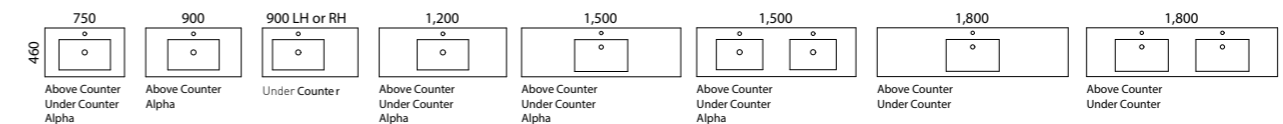

AVAILABILITY CHART | AVAILABLE IN WALL HUNG & FLOOR STANDING