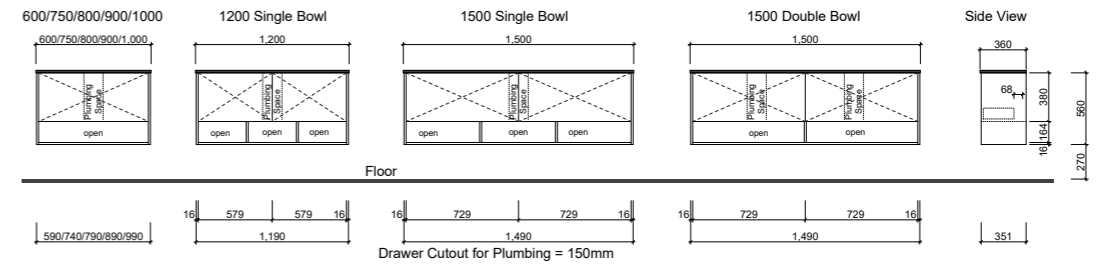

KARLIE

WALL HUNG