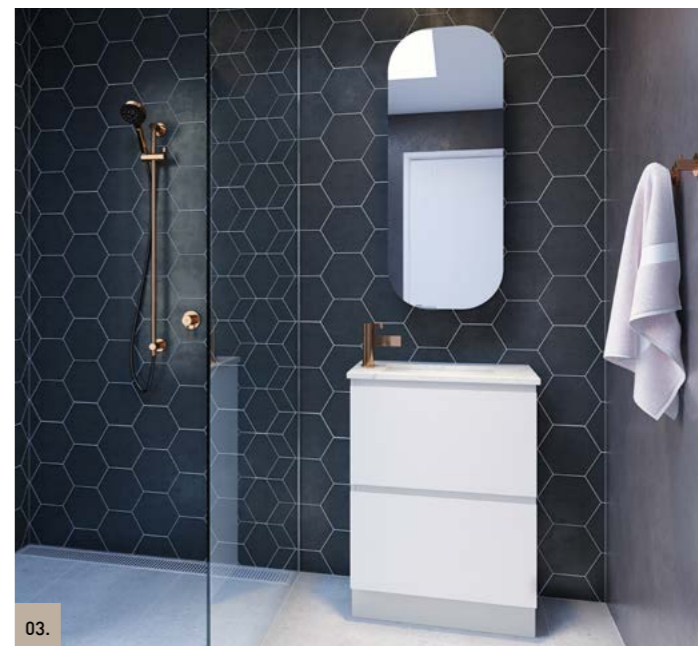

BILLIE

05.

FEATURES INCLUDE

Gold Inclusions 10 YEAR WARRANTY | EUROPEAN DRAWERS

- Classic white interior with bamboo finger jointed storage organisers
- Deep storage soft-close full extension European drawers (door only to 450mm)
- Convenient ensuite depth perfect for smaller spaces
- Offset bowl as standard on 900mm+ sizes. Centre bowl available on request
- Top options include:
  - 20mm SilkSurface or Caesarstone top with selected white gloss above counter or mini undermount basin/s (offset or wall mounted tapware required for all basins, except Bloom)

AVAILABILITY CHART | AVAILABLE IN WALL HUNG & FLOOR STANDING

[01.] Billie Vanity 1200mm | BI12MW | $2,771 Artisan Beamwood Cabinet with Arctic White SilkSurface Top and White Gloss Bloom Ceramic Basin [02.] Billie Vanity 450mm | BI45MW | $1,552 Duck Egg Blue Cabinet with Carrara SilkSurface Top and White Gloss Mini Round Undermount Ceramic Basin [03.] Billie Vanity 600mm | BI60SF-U | $2,417 White Satin Cabinet with Pure White Stone Top and White Gloss Mini Rectangle Undermount Ceramic Basin [04.] Billie Vanity 750mm | BI75SF | $2,480 White Satin Cabinet with Raven Stone Top and White Gloss Gem Ceramic Basin [05.] Billie Vanity 900mm | BI90SW | $2,701 White Satin Cabinet with Cloudburst Concrete Stone Top and White Gloss Rose Ceramic Basin [Please refer to price lists pages for all available options.]