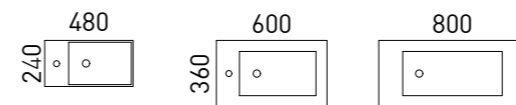

AVAILABILITY CHART | AVAILABLE IN WALL HUNG & FLOOR STANDING

[01.] Frankie Vanity 800mm | FR80LW | $1,256 White Satin Cabinet and Rural Oak Door with Liberty Ceramic Top **[02.] Frankie Vanity 480mm** | FR48LW | $854 Emerald Green Cabinet with Liberty Ceramic Top **[03.] Frankie Vanity 480mm** | FR48LF | $1,019 Pastel Pink Cabinet with Liberty Ceramic Top **[04.] Frankie Vanity 600mm** | FR60LW | $1,052 Classic Oak Cabinet and Liberty Ceramic Top **[Please refer to price lists pages for all available options.]**