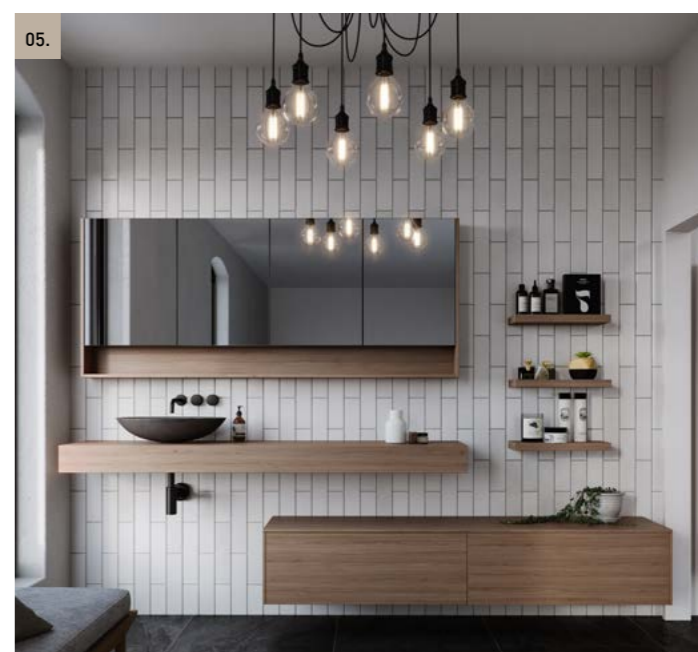

03.

FEATURES INCLUDE

Platinum Inclusions 20 YEAR WARRANTY | EUROPEAN GRAPHITE DRAWERS

- Luxe Graphite interior with bamboo finger jointed storage trays and Modular Organiser System
- Soft-close full extension European drawers
- Sleek Italian style floating top supported by engineered steel brackets with separate storage cabinet
- Components available for separate purchase
- Offset bowl as standard on 1200mm+ sizes. Centre available on request
- Top options include:
  - Storage cabinet available in all colours
  - Floating 140mm laminate top with white gloss above counter basin/s
  - Floating 140mm Bailey SilkSurface top with white gloss above counter basin/s