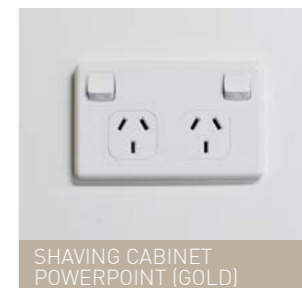

SHAVING CABINET POWERPOINT (PLATINUM)

SHAVING CABINET POWERPOINT (GOLD)