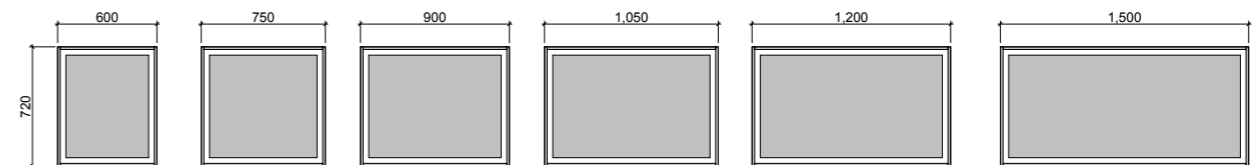

AVAILABILITY CHART

[01.] Halifax Mirror 1200mm | SH12 | $867 Rural Oak Cabinet shown with Halifax Lighting Kit | LIGHTMIRROR | ADD $391 **[02.] Halifax Mirror 900mm** | SH90 | $662 Gloss White Cabinet **[03.] Halifax Mirror 1500mm** | SH15 | $1,074 Rural Oak Cabinet shown with Halifax Lighting Kit | LIGHTMIRROR | ADD $391 **[Please refer to price lists pages for all available options.]**