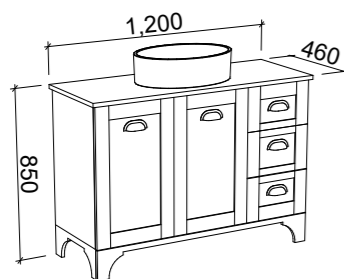

WINDSOR 1200mm

FLOOR STANDING

CABINET WITH	PART NO.	RRP
Alpha Ceramic Top	WIN12AF	$3,001
60mm SilkSurface Freedom Top with White Gloss Ceramic Basin	WIN12FF	$3,559
20mm SilkSurface Top with White Gloss Ceramic Basin	WIN12MF	$3,306
20mm Stone Top with White Gloss Ceramic Above Counter Basin	WIN12SF	$3,471
20mm Stone Top with White Gloss Ceramic Under Counter Basin	WIN12SF-U	$4,304
No Top	WIN12XF	$2,555