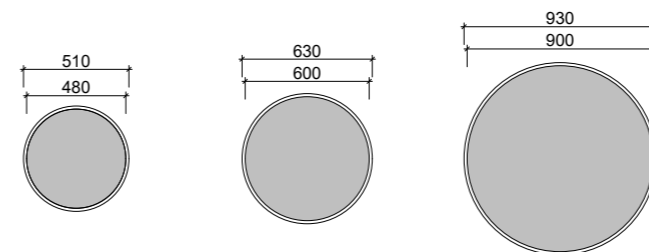

AVAILABILITY CHART

[01.] Portland Mirror 510mm | SMP51 | $451 Black Satin Surround shown with Mirror Lighting Kit | LIGHTMIRROR | ADD $391 each [02.] Portland Mirror 630mm | SMP63 | $692 [Please refer to price lists pages for all available options.]