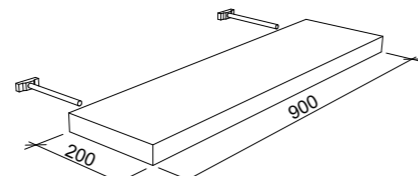

900mm

PART NO.	RRP
SPS90	$275

NOTE: Splice Shelves approx. 32mm thick. Not available in Artisan Beamwood, Chalky Teak, Charred Oak, Concrete Formwood, Fox Teakwood, Idyllic Texture, Oxidised Beamwood, and White Painted Wood. Special woodgrain colours not available.

VANITY TOPS

TOP STYLE	TOP SIZE (mm)	PART NO.	$	
Alpha (Ceramic)	600 x 460	A60	$594	
	750 x 460	A75	$615	
	900 x 460	A90	$646	
	900 x 460 Offset	A90OS	$849	
	1200 x 460 Single	A12	$825	
	1200 x 460 Offset	A12OS	$1,031	
	1200 x 460 Double	A122	$1,305	
	1500 x 460 Single	A151	$1,362	
	1500 x 460 Double	A152	$1,601	
	Classic (Acrylic)	600 x 460	C60	$495
750 x 460		C75	$513	
900 x 460		C90	$529	
1050 x 460		C105	$656	
1200 x 460		C12	$663	
1500 x 460 Single		C151	$1,150	
1500 x 460 Double		C152	$1,367	
1800 x 460 Single		C181	$1,464	
1800 x 460 Double		C182	$1,656	
2100 x 460 Single		C211	$2,309	
2100 x 460 Double		C212	$2,554	
Emerald Ceramic (Selected Sizes Suitable for Wall Mounting)		510 (Corner)	BAS51EM	$477
		570 (Ensuite)	BAS57EM	$236
	650 (Suitable for Wall Mounting)	BAS65EM	$348	
	850 (Suitable for Wall Mounting)	BAS85EM	$526	
	1050 (Suitable for Wall Mounting)	BAS105EM	$597	
Ensuite (Acrylic)	460 x 240	ENS46	$378	
	600 x 340	ENS60	$538	
	750 x 340	ENS75	$551	
Grand (Acrylic)	600 x 460	G60	$765	
	750 x 460	G75	$815	
	900 x 460	G90	$848	
	1050 x 460	G105	$974	
	1200 x 460	G12	$1,021	
	1500 x 460 Single	G151	$1,492	
	1500 x 460 Double	G152	$1,793	
	1800 x 460 Single	G181	$1,916	
	1800 x 460 Double	G182	$2,186	
	Haven Matt (Dolomite)	750 x 460	H75	$615
900 x 460		H90	$646	
1200 x 460		H12	$825	
1500 x 460 Single		H151	$1,248	
1500 x 460 Double		H152	$1,487	
Liberty (Ceramic)		480 x 240	L48	$227
	600 x 360	L60	$341	
	800 x 360	L80	$398	
Nano (Polymarble)	400 x 220	N40	$390	
	550 x 220	N55	$424	
	800 x 220	N80	$469