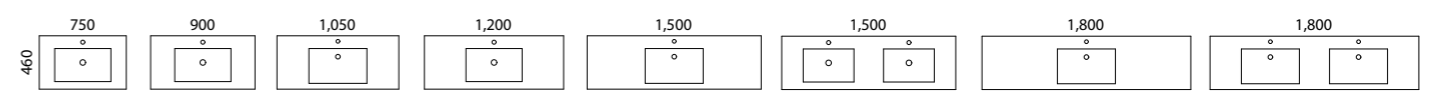

02.

03.

04.

AVAILABILITY CHART | AVAILABLE IN WALL HUNG, FLOOR STANDING & LEGS

[01.] Orlando Vanity 1500mm | OR151GW | \$3,079 Idyllic Texture Cabinet with Grand Acrylic Top [02.] Orlando Vanity | Showing internal drawers [03.] Orlando Vanity 1800mm | OR182GF | \$5,402 White Satin Cabinet with Grand Acrylic Top [04.] Orlando Vanity 900mm | OR90GW | \$2,028 Black Satin Cabinet Grand Acrylic Top [Please refer to price lists pages for all available options.]