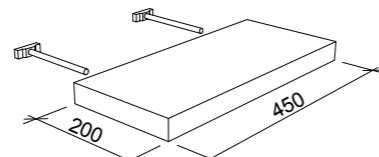

450mm

PART NO.	RRP
SPS45	$126