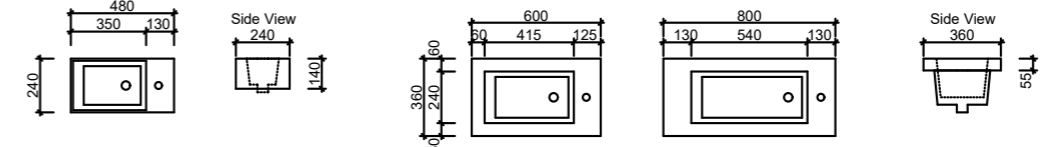

LIBERTY

Ceramic | Waste Size: 32mm with overflow | **Tap Holes:** 1

NOTE: Due to the manufacturing process ceramic tops will vary from their nominal stated sizes. Use the dimensions provided as a guide only. Due to this ceramic tops are not recommended for wall to wall installations.