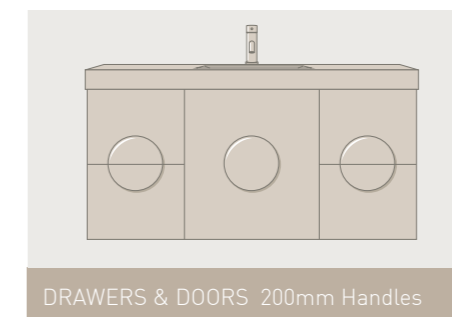

HANDLES
& LEGS