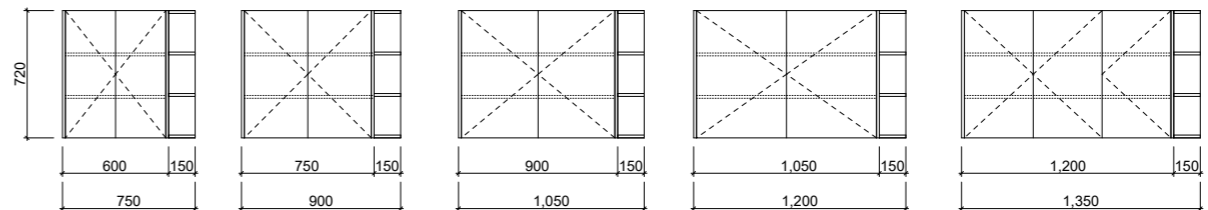

NOTE: All cabinets 166mm deep. Please specify if cabinet is to be recessed.

HAVANA

SHAVERS

JAZZ

NOTE: When ordering please specify hinge side.

JAZZ ARCH

NOTE: When ordering please specify hinge side.

NEW YORK