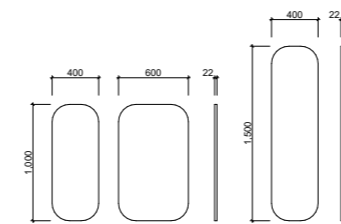

AVAILABILITY CHART

[01.] Jazz Arch Mirror 600mm | SJAM60 | $638 each [02.] Jazz Arch Mirror 400mm | SJAM40 | $454 [Please refer to price lists pages for all available options.]