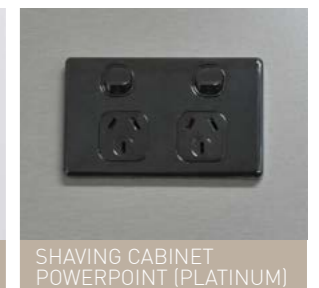

SHAVING CABINET POWERPOINT (GOLD)

SHAVING CABINET POWERPOINT (PLATINUM)

BLUETOOTH SOUND SYSTEM

Would you like to stream your favourite songs through your bathroom? This fantastic system uses the timber cabinet of your vanity as a soundboard to give you outstanding sound quality. Connection is simple and easy via Bluetooth so you can quickly and easily get the good vibes happening with a quick tap of your phone.