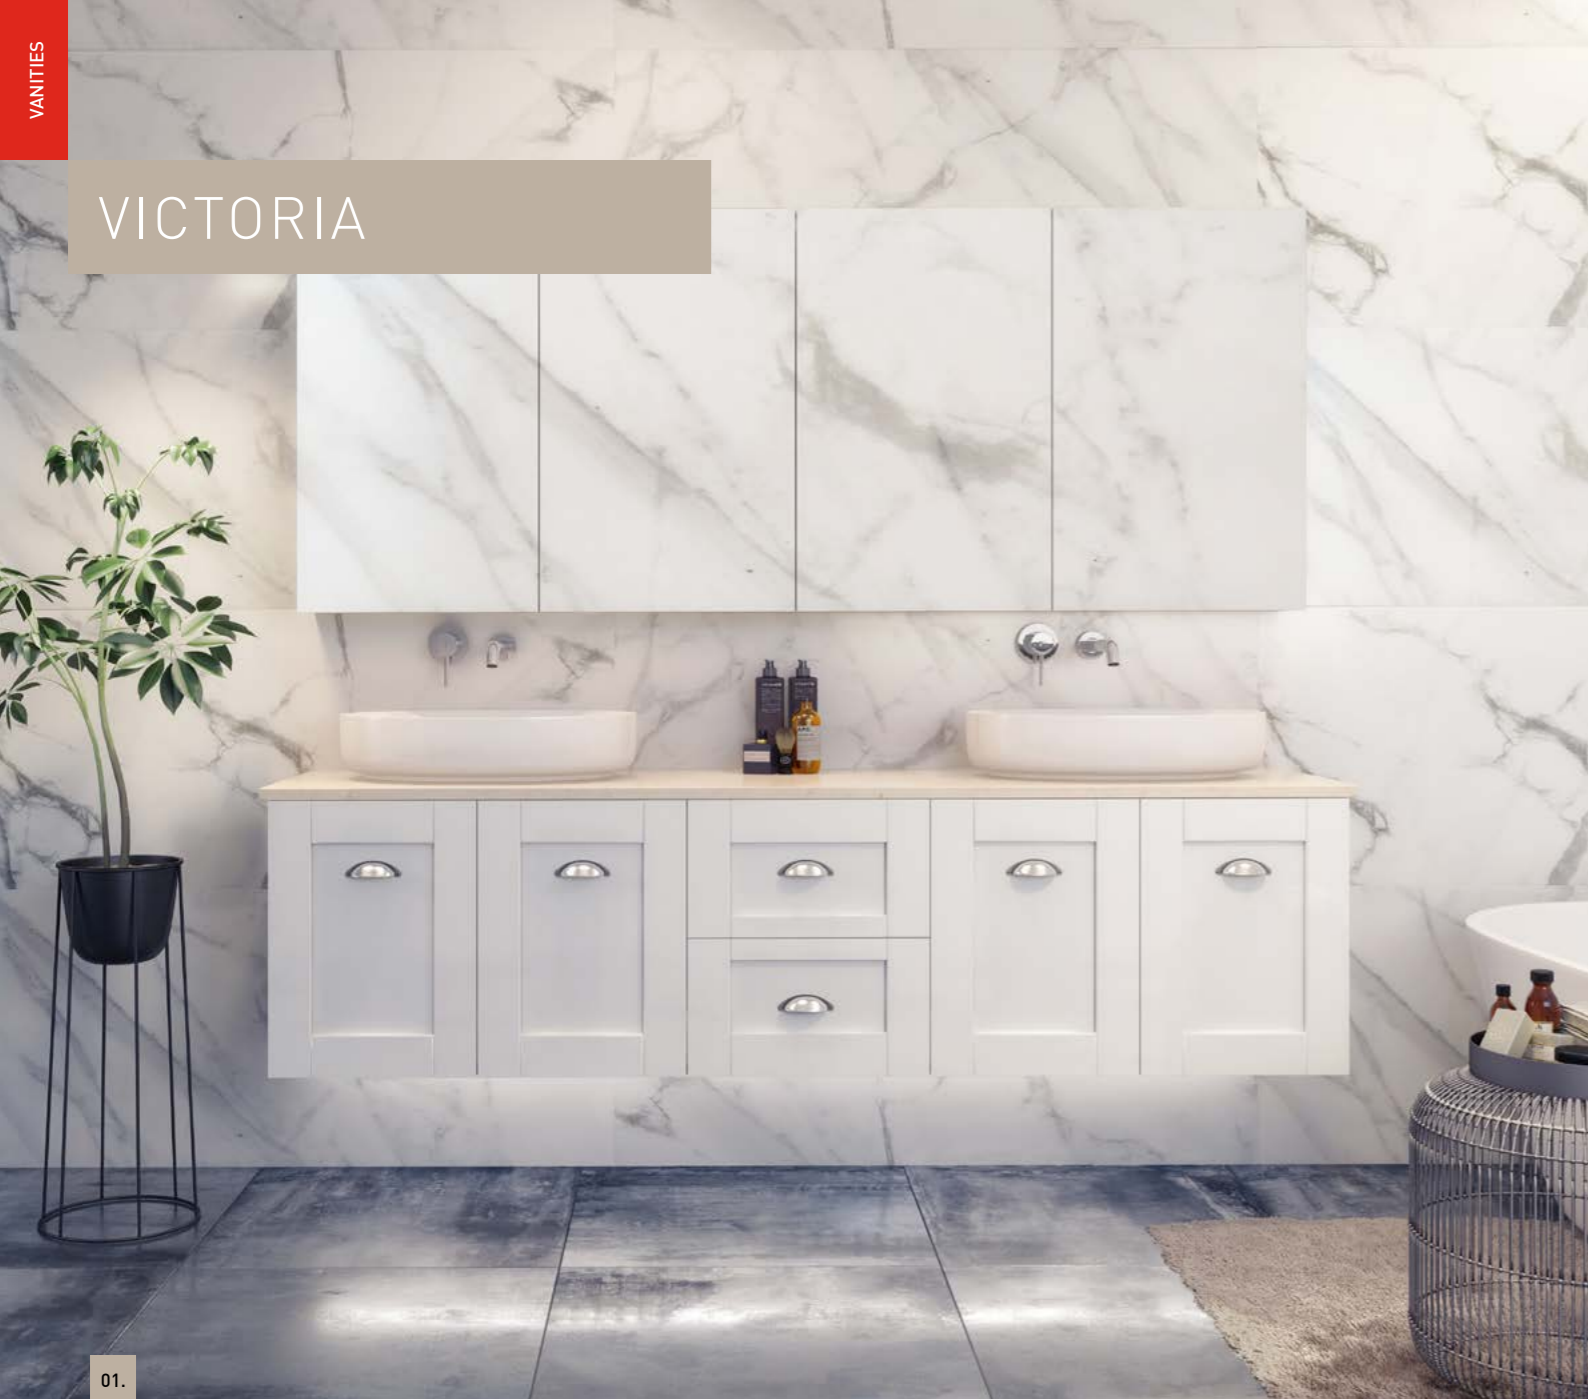

VICTORIA

01.