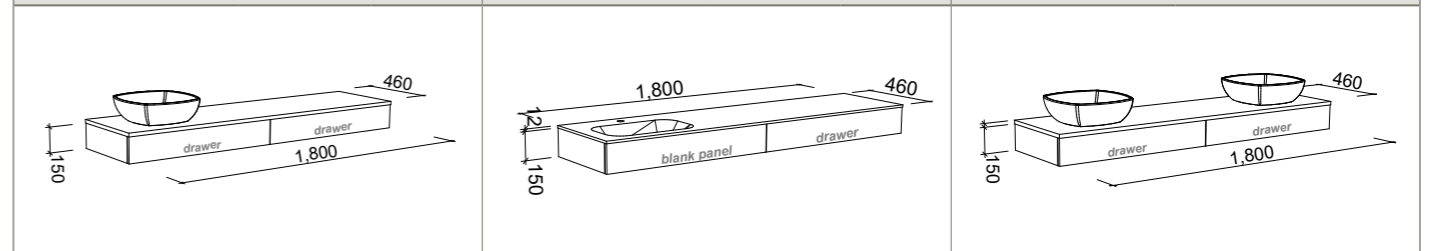

SPLICE 1800mm Single Bowl & Double Bowl P

SLAB TOP SINGLE BOWL	POND TOP SINGLE BOWL	SLAB TOP DOUBLE BOWL
<table border="1" style="width: 100%; border-collapse: collapse;"> <thead> <tr> <th>CABINET WITH</th> <th>PART NO.</th> <th>RRP</th> </tr> </thead> <tbody> <tr> <td>20mm Stone or SilkSurface Top with White Gloss Ceramic Above Counter Basin</td> <td>SP181SW</td> <td>$4,342</td> </tr> <tr> <td>No Top</td> <td>SP181XW</td> <td>$2,167</td> </tr> </tbody> </table>	<table border="1" style="width: 100%; border-collapse: collapse;"> <thead> <tr> <th>CABINET WITH</th> <th>PART NO.</th> <th>RRP</th> </tr> </thead> <tbody> <tr> <td>Pond Top</td> <td>SP181PW</td> <td>$4,437</td> </tr> <tr> <td>No Top</td> <td>SP181XW</td> <td>$2,167</td> </tr> </tbody> </table>	<table border="1" style="width: 100%; border-collapse: collapse;"> <thead> <tr> <th>CABINET WITH</th> <th>PART NO.</th> <th>RRP</th> </tr> </thead> <tbody> <tr> <td>20mm Stone or SilkSurface Top with White Gloss Ceramic Above Counter Basin</td> <td>SP182SW</td> <td>$4,603</td> </tr> <tr> <td>No Top</td> <td>SP182XW</td> <td>$2,217</td> </tr> </tbody> </table>