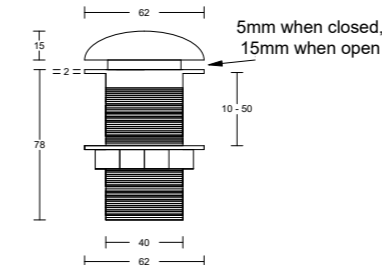

Basin Waste

ITEM	PART NO.	$
To purchase a coloured basin on its own		$364
Upgrade to coloured basin from White Gloss		$144
Add coloured waste* (see codes above)		$56
White Gloss waste*	PWTWG	$56
White Matt waste*	PWTMW	$56

*Only suitable for 32mm waste, no overflow.