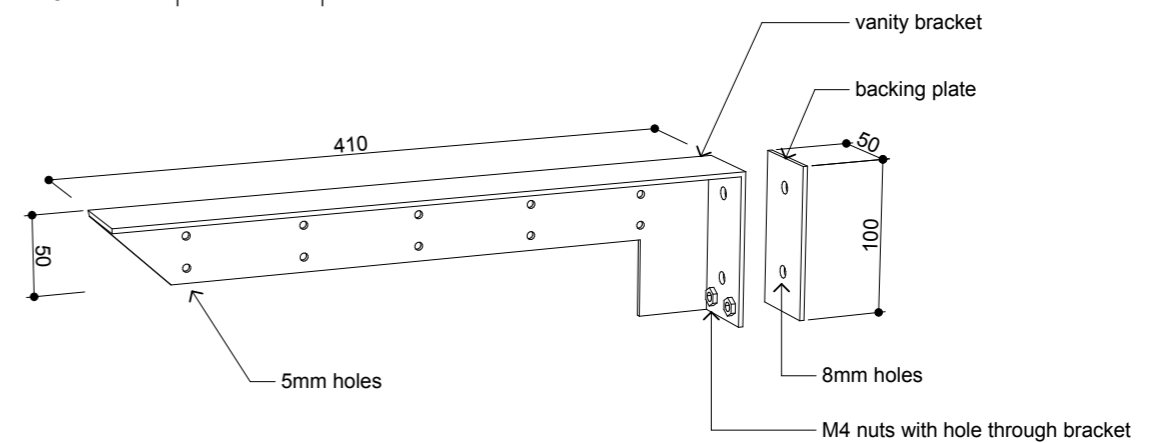

MILAN & SPLICE WALL HANGING VANITY BRACKET

50x50x3 Angle with backing plate and mounting holes.
Minimum 430mm deep cabinet required.