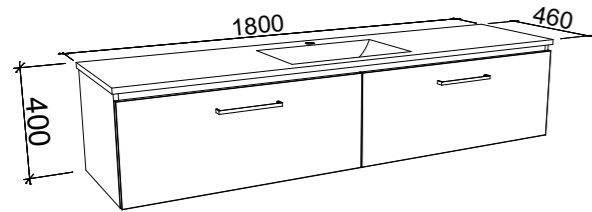

ROCKHAMPTON 1800mm Single S

WALL HUNG