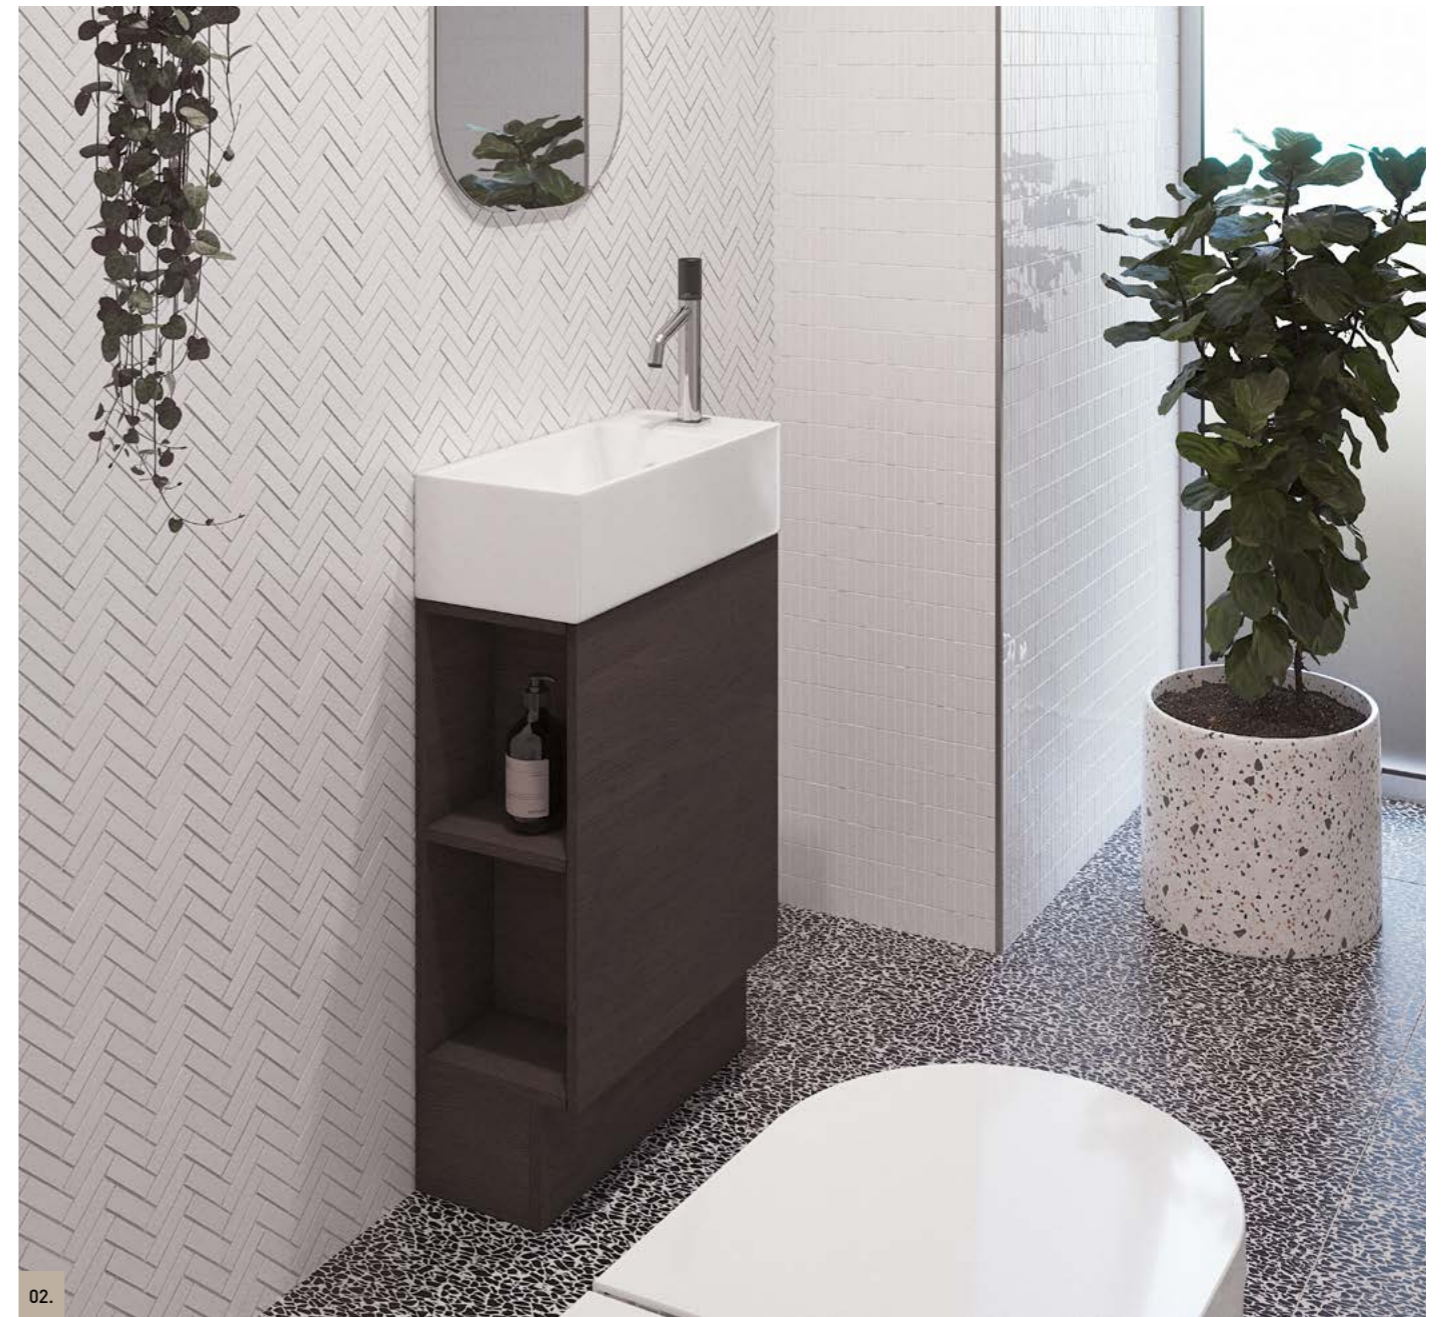

LOTTIE

01.

FEATURES INCLUDE

Silver Inclusions 5 YEAR WARRANTY

- Classic white interior
- Soft-close door (hinged opposite to shelf side. Please specify shelf side upon ordering)
- Convenient side access shelves to maximise practical storage
- Side open fingerpull as standard
- Fully reversible top (left hand or right hand taphole)
- Top options include:
 - Liberty Ceramic top (in one size only)