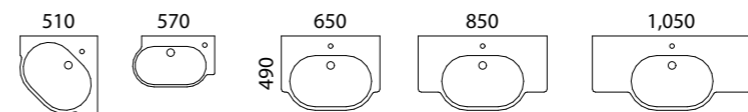

AVAILABILITY CHART | AVAILABLE IN WALL HUNG & FLOOR STANDING & LEGS

[01.] Lisbon Vanity 1050mm | L105EF | $2,601 Prime Oak Cabinet with Emerald Ceramic Top [02.] Lisbon Vanity 570mm | L57EF | $1,202 White Gloss Cabinet with Emerald Ceramic Top [03.] Lisbon Vanity 510mm | L51EW | $1,474 Gesso Lini Cabinet with Emerald Ceramic Top [04.] Lisbon Vanity 850mm | L85EW | $2,015 White Satin Cabinet with Emerald Ceramic Top [Please refer to price lists pages for all available options.]