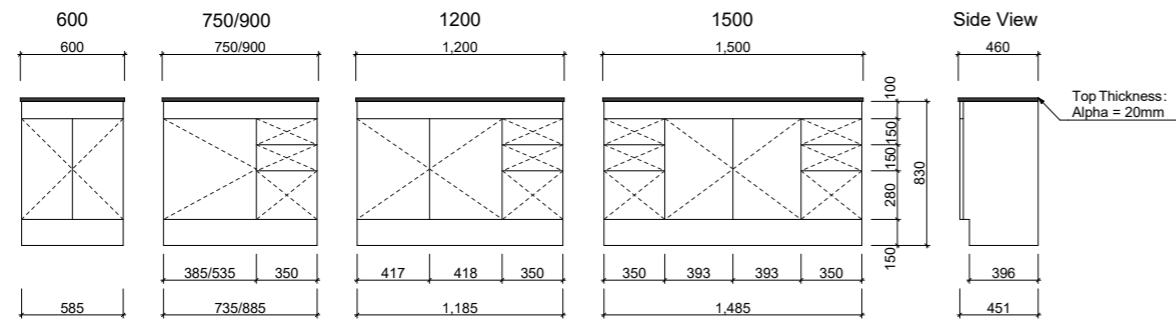

FLOOR STANDING