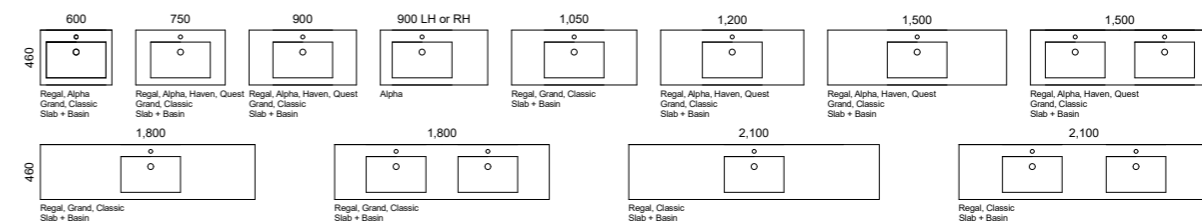

AVAILABILITY CHART | AVAILABLE IN WALL HUNG, FLOOR STANDING & LEGS

[01.] Ashton Vanity 900mm | A90SW | \$3,183 Perugian Walnut Cabinet with Calcutta Snow SilkSurface Top and White Gloss Radius Ceramic Basin **[02.] Ashton Vanity 1200mm** | A12SW | \$3,781 White Gloss Cabinet with Bianco Pearl SilkSurface Top and White Gloss Myrtle Ceramic Basin **[03.] Ashton Vanity 1500mm** | A152SF | \$5,683 White Gloss Cabinet with Smokey Mountain SilkSurface Top and White Gloss Feather Ceramic Basins **[04.] Ashton Vanity 1800mm** | A182SW | \$5,385 Tasmanian Oak Cabinet with Arctic White SilkSurface Top and White Gloss Enchant Ceramic Basins **[Please refer to price lists pages for all available options.]**

BARGO

01.

02.

03.

04.

FEATURES INCLUDE

Gold Inclusions 10 YEAR WARRANTY | EUROPEAN DRAWERS

- Classic white interior with bamboo finger jointed storage organisers
- Deep storage soft-close full extension European drawers and soft-close hinges
- Multiple customisation options including additional drawers
- Top options include:
 - 20mm integrated tops - Alpha Ceramic, Regal Acrylic, Haven Matt Dolomite, Quest Gloss Dolomite and Classic Acrylic
 - 70mm integrated Grand Acrylic top
 - 20mm SilkSurface or Caesarstone slab top with above or under counter basin/s

AVAILABILITY CHART | AVAILABLE IN WALL HUNG, FLOOR STANDING & LEGS

[01.] Bargo Vanity 1500mm | B151SW | \$3,901 Tasmanian Oak Cabinet with Pure White Stone Top and White Gloss Enchant Ceramic Basin **[02.] Bargo Vanity 750mm** | B75AW | \$1,722 Prime Oak Cabinet with Alpha Ceramic Top **[03.] Bargo Vanity 900mm** | B90AW | \$1,873 Estella Oak Cabinet with Alpha Ceramic Top **[04.] Bargo Vanity 1200mm** | B12MF | \$3,211 White Satin Cabinet with Tuscany Mocha SilkSurface Top and White Gloss Feather Ceramic Basin **[Please refer to price lists pages for all available options.]**