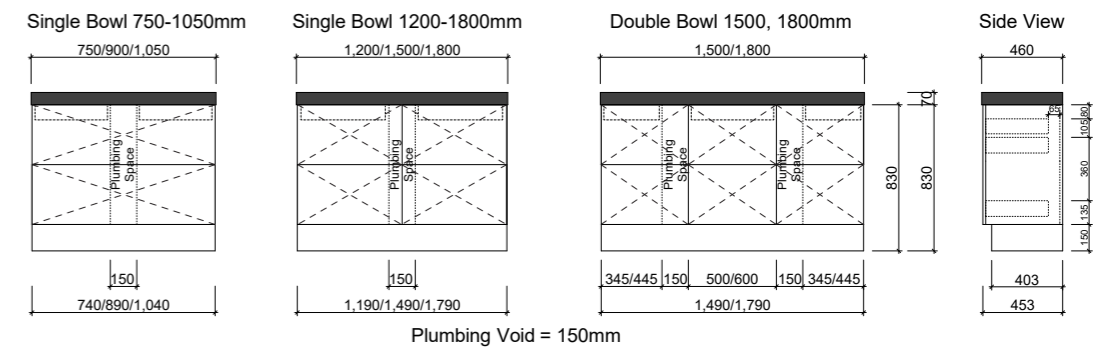

FLOOR STANDING