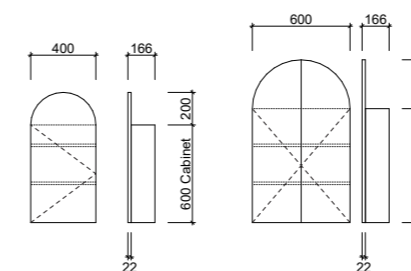

AVAILABILITY CHART

[01.] Church Shaving Cabinet 400mm | SCH40 | \$884 each Classic Oak Cabinet Church Platinum Shaving Cabinet 400mm | SCH40/p | \$921 [02.] Church Shaving Cabinet 400mm | SCH40 | \$884 each Elegant Oak Cabinet Church Platinum Shaving Cabinet 400mm | SCH40/p | \$921 [03.] Church Shaving Cabinet 600mm | SCH60 | \$966 each White Satin Cabinet Church Platinum Shaving Cabinet 600mm | SCH60/p | \$1,015 [Please refer to price lists pages for all available options.]