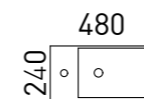

AVAILABILITY CHART | AVAILABLE IN WALL HUNG & FLOOR STANDING

[01.] **Lottie Vanity 480mm** | L048LW | $763 Notaiio Walnut Cabinet with Liberty Ceramic Top [02.] **Lottie Vanity 480mm** | L048LF | $809 Perugian Walnut Cabinet with Liberty Ceramic Top [Please refer to price lists pages for all available options.]