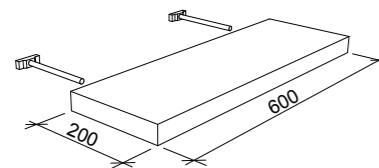

600mm

PART NO.	RRP
SPS60	$150