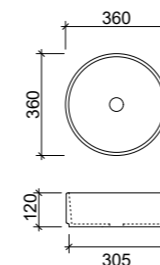

AVAILABILITY CHART

Allure Basin