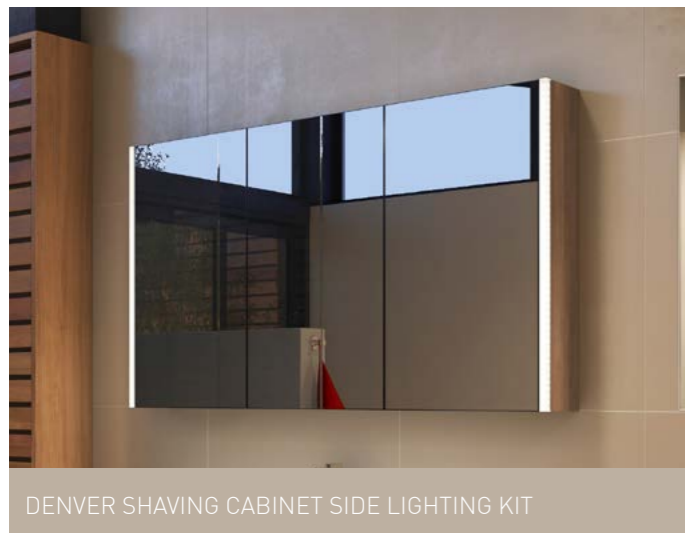

DENVER SHAVING CABINET SIDE LIGHTING KIT

To get outstanding facial lighting on your Denver shaving cabinet add this light option. It provides a strip of LED lighting for excellent and practical lighting while using the mirror.

NOTE: An electrician will be required to provide in wall wiring and provision for an on/off switch before the bathroom walls are sheeted. All lighting kits have a 1 year warranty. If LED is chosen for a shaving cabinet or vanity please note style and size may vary slightly.

See product drawings for more information. See page 284 for drawings showing mounting positions.

CABINET LIGHTING	PART NO.	$
LED Under Vanity/Shaving Cabinet Lighting Kit installed complete with hardwire transformer	LIGHTKIT	$391
LED Under Top Lighting Kit installed complete with hardwire transformer	LIGHTUTOP	$826
LED Denver Side Lighting Kit installed complete with hardwire transformer	LIGHTDENVER	$603
Dimmer for lighting kit	LIGHTDIMMER	$236

MIRROR LIGHTING

There is nothing quite as stunning as clever lighting. It accentuates good design and gives a beautiful ambiance. Every good interior design must use a clever balance of natural and ancillary lighting. That's exactly where the right mirror lighting comes in!