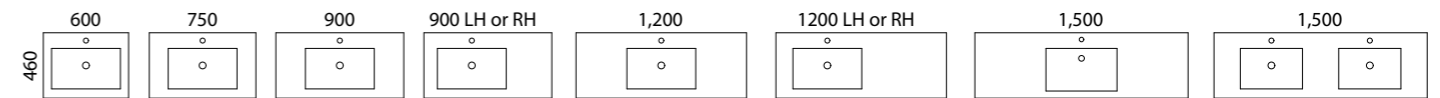

AVAILABILITY CHART | AVAILABLE IN WALL HUNG & FLOOR STANDING

[01.] Indiana Vanity 1200mm | I12AW | $1,535 Rural Oak Cabinet with Alpha Ceramic Top [02.] Indiana Vanity 600mm | I60AW | $840 Classic Oak Cabinet with Alpha Ceramic Top [03.] Indiana Vanity 900mm | I90AF | $1,447 White Satin Cabinet with Alpha Ceramic Top [Please refer to price lists pages for all available options.]