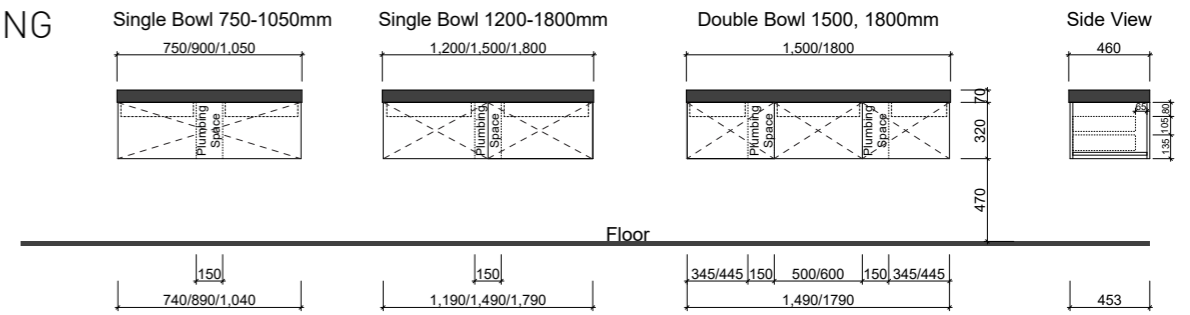

ORLANDO

WALL HUNG