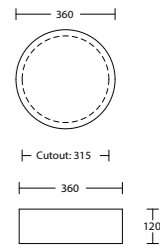

COLOURED ALLURE UNDERMOUNT No overflow. Available with SilkSurface tops only. Offset or wall mounted tapware required. See page 291 for all Allure colours