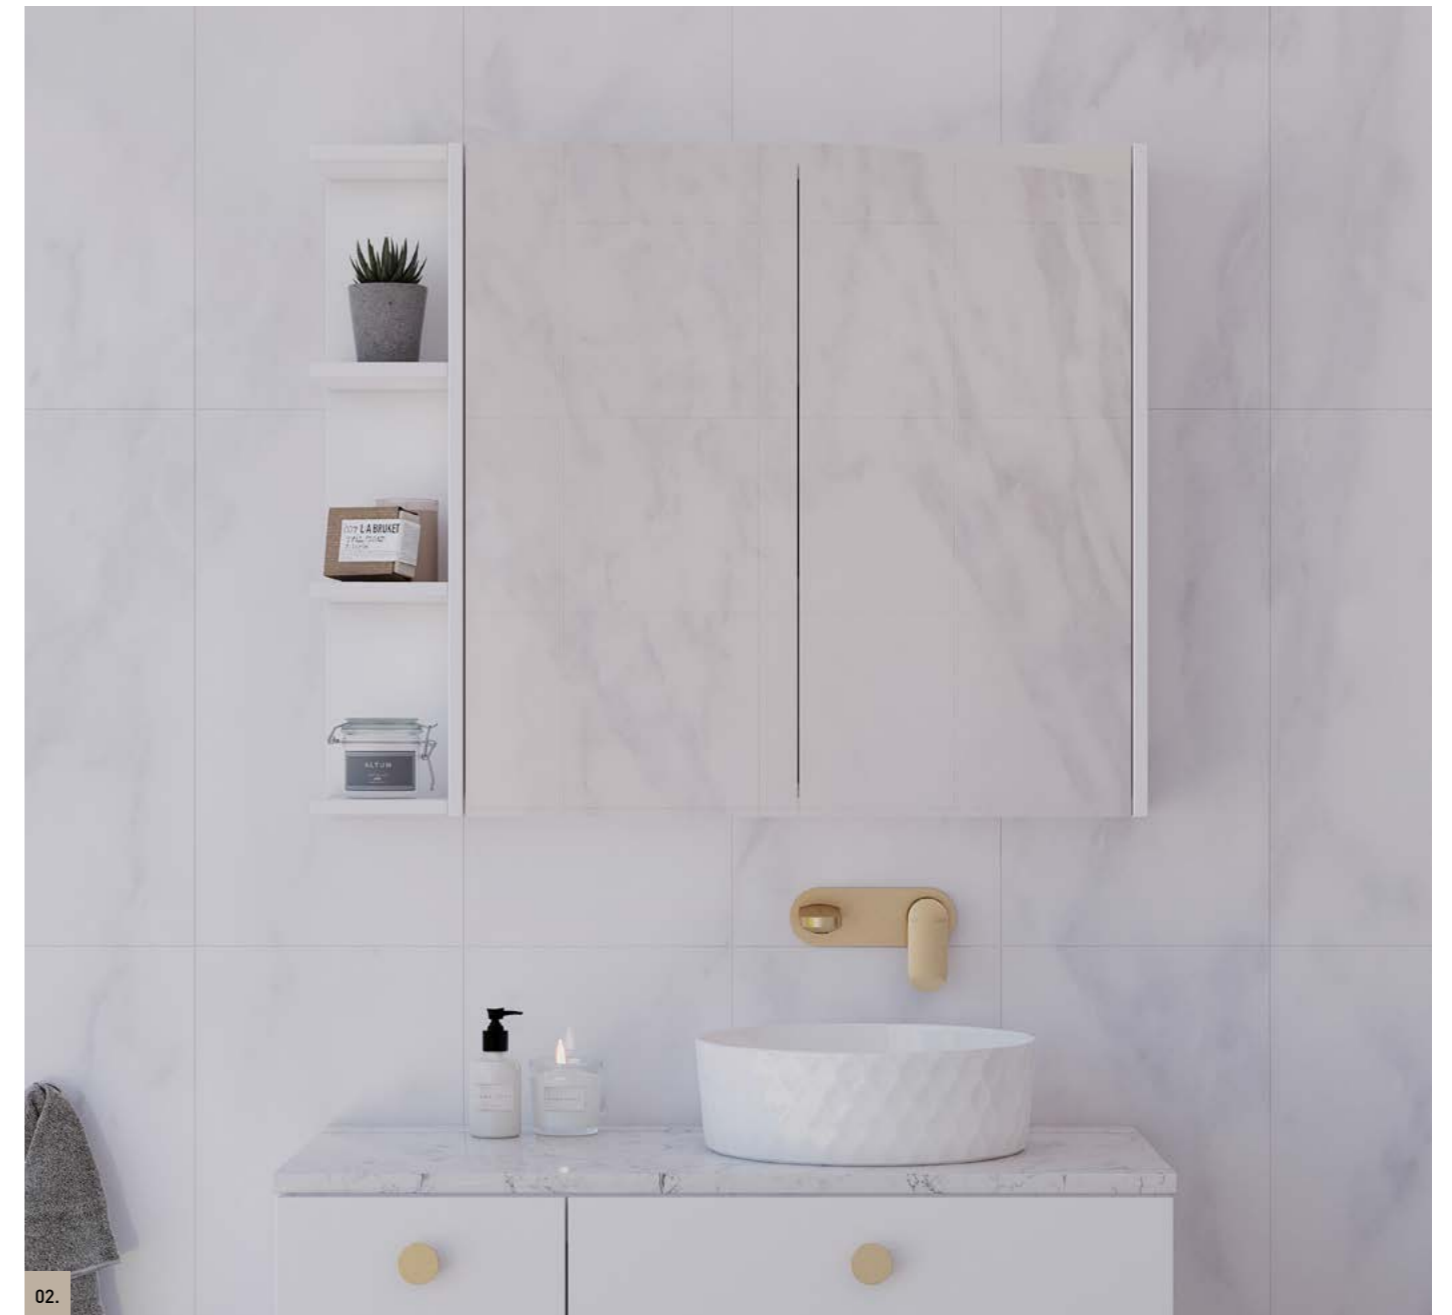

02.

SHAVING CABINETS

FEATURES INCLUDE

- Classic white interior with two adjustable melamine shelves per section
- Upgrade to Platinum option with Luxe Graphite interior and glass internal shelves to match Platinum vanities
- Durable soft-close doors
- Copper free mirror
- Semi-recessed option available on request (note: shelf section not boxed in)
- Optional under cabinet lighting available (additional charges apply)
- On trend exterior display shelves at either end
- Fully reversible (unless ordered with lighting or powerpoint)