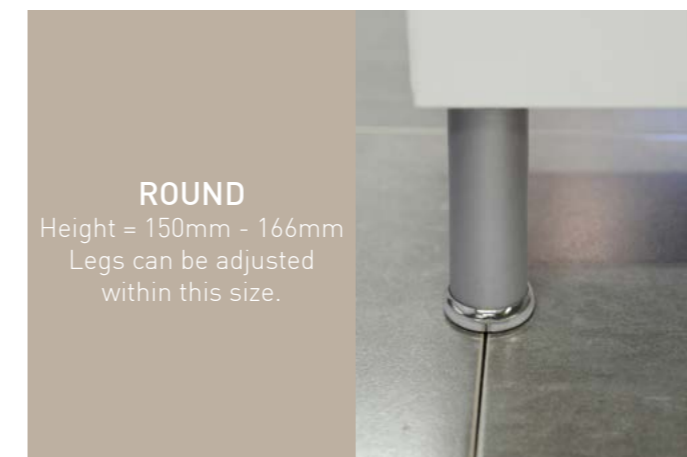

CABINET LEG COLLECTION

If your chosen vanity or tallboy is mounted on legs, you can select from these options below.

ROUND
Height = 150mm - 166mm
Legs can be adjusted within this size.