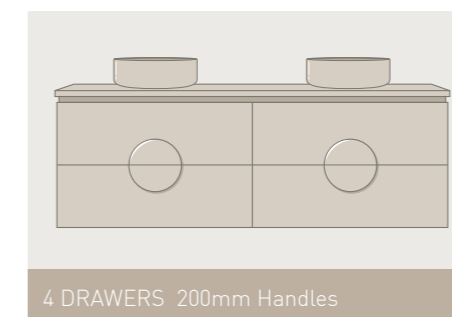

HANDLES
& LEGS