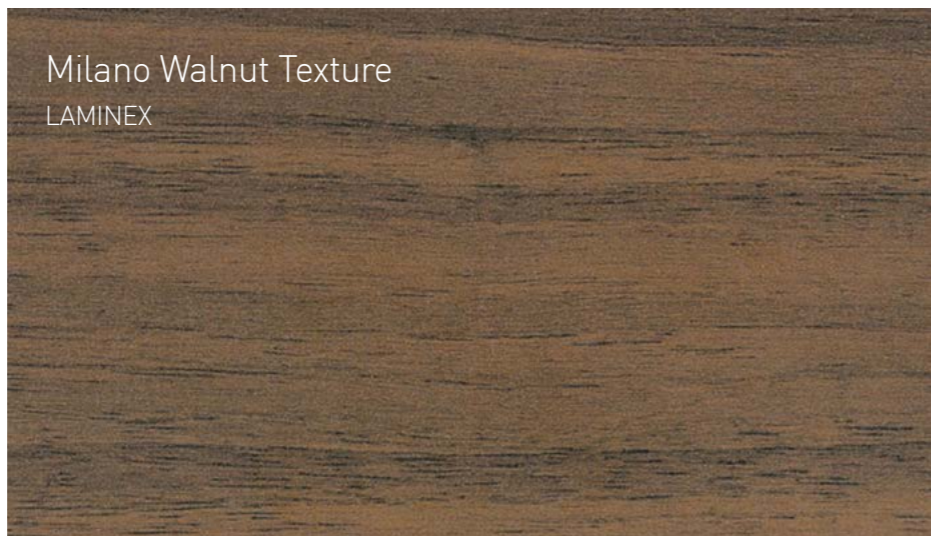

Perugian Walnut Woodmatt
POLYTEC *

Blackened Linewood
Texture
LAMINEX

Antico Oak Woodmatt *
POLYTEC

Milano Walnut Texture
LAMINEX

DID YOU KNOW?

Timberline can custom make your cabinets in almost any colour and finish.