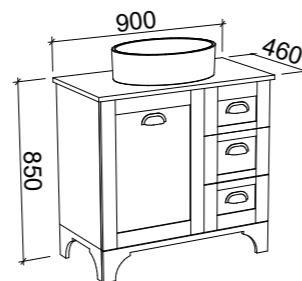

WINDSOR 900mm

FLOOR STANDING

CABINET WITH	PART NO.	RRP
Alpha Ceramic Top	WIN90AF	$2,588
60mm SilkSurface Freedom Top with White Gloss Ceramic Basin	WIN90FF	$3,109
20mm SilkSurface Top with White Gloss Ceramic Basin	WIN90MF	$2,874
20mm Stone Top with White Gloss Ceramic Above Counter Basin	WIN90SF	$2,950
20mm Stone Top with White Gloss Ceramic Under Counter Basin (Offset Bowl)	WIN90SF-U	$3,789
No Top	WIN90XF	$2,206