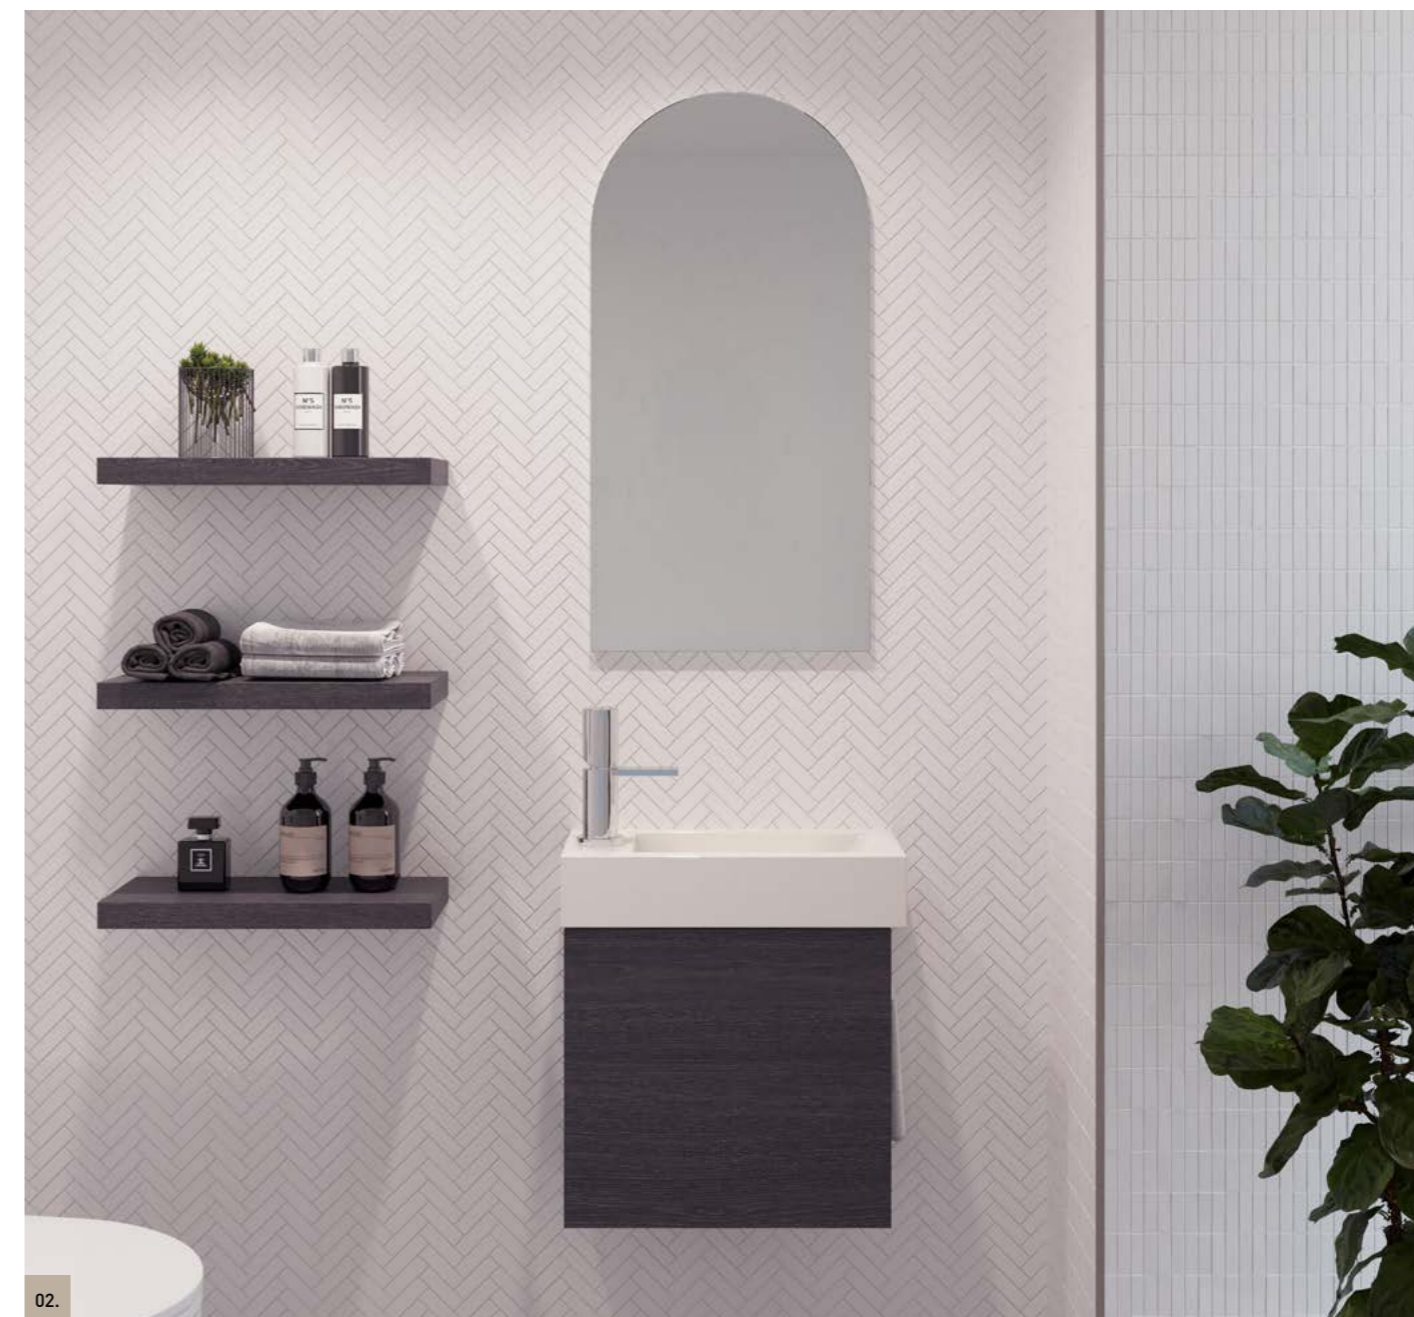

THEO

01.

FEATURES INCLUDE

Silver Inclusions 5 YEAR WARRANTY

- Classic white interior
- Soft-close door
- Side open fingerpull as standard
- Pair with a tall mirror to give the appearance of more space!
- Fully reversible top (left hand or right hand taphole)
- Chrome or black matt towel rail (opposite to hinge side. Please specify towel rail side on ordering)
- Top options include:
 - Opal Acrylic top