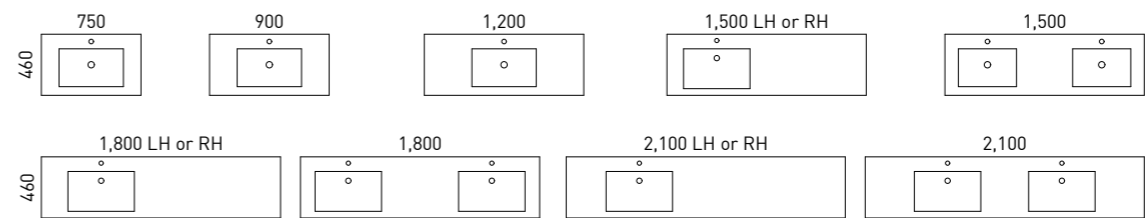

AVAILABILITY CHART | AVAILABLE IN WALL HUNG, FLOOR STANDING & LEGS

[01.] Taylor Vanity 1200mm | TA12SW | $2,951 Emerald Green Cabinet with Frozen Terra Stone Top and White Gloss Enchant Ceramic Basin [02.] Taylor Vanity 1500mm | TA152MF | $3,778 Dark Grey Cabinet with Arctic White SilkSurface Top and White Gloss Feather Ceramic Basins [03.] Taylor Vanity 1800mm | TA182MW | $3,652 Classic Oak Cabinet with Calcutta Snow SilkSurface Top and White Gloss Allure Ceramic Basins [04.] Taylor Vanity 900mm | TA90MW | $2,235 White Painted Wood Cabinet with Arctic White SilkSurface Top and White Gloss Allure Ceramic Basin [Please refer to price lists pages for all available options.]