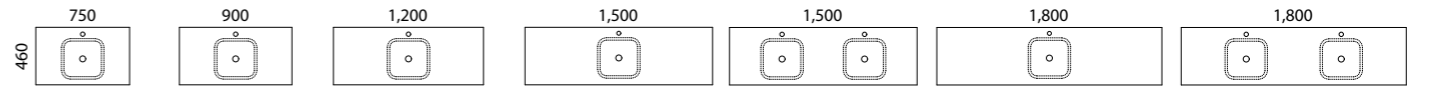

AVAILABILITY CHART | AVAILABLE IN WALL HUNG, FLOOR STANDING & LEGS

[01.] Ashton Vanity 900mm | A90SW | $3,183 Perugian Walnut Cabinet with Calcutta Snow SilkSurface Top and White Gloss Radius Ceramic Basin **[02.] Ashton Vanity 1200mm** | A12SW | $3,781 White Gloss Cabinet with Bianco Pearl SilkSurface Top and White Gloss Myrtle Ceramic Basin **[03.] Ashton Vanity 1500mm** | A152SF | $5,683 White Gloss Cabinet with Smokey Mountain SilkSurface Top and White Gloss Feather Ceramic Basins **[04.] Ashton Vanity 1800mm** | A182SW | $5,385 Tasmanian Oak Cabinet with Arctic White SilkSurface Top and White Gloss Enchant Ceramic Basins **[Please refer to price lists pages for all available options.]**