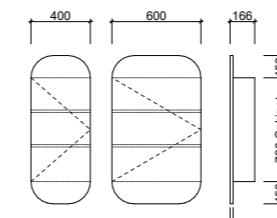

AVAILABILITY CHART

[01.] Jazz Arch Shaving Cabinet 400mm | SJA40 | $837 each Jazz Arch Platinum Shaving Cabinet 400mm | SJA40/p | $885 each [02.] Jazz Arch Shaving Cabinet 600mm | SJA60 | $1,010 each Jazz Arch Platinum Shaving Cabinet 600mm | SJA60/p | $1,063 each [Please refer to price lists pages for all available options.]