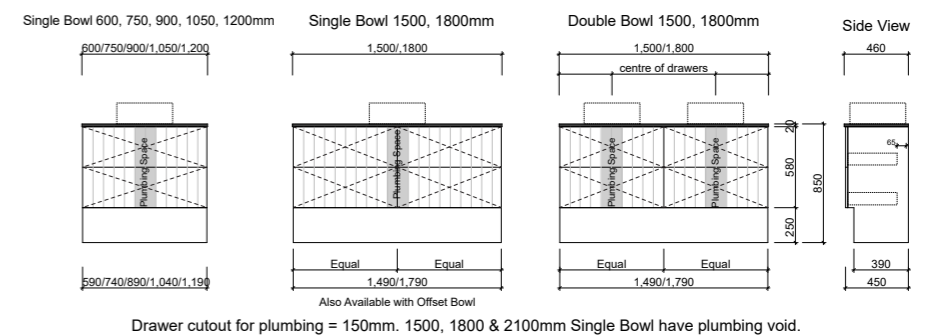

FLOOR STANDING

NOTE: Due to the manufacturing process ceramic tops will vary from their nominal stated sizes. Use the dimensions provided as a guide only. Due to this ceramic tops are not recommended for wall to wall installations.