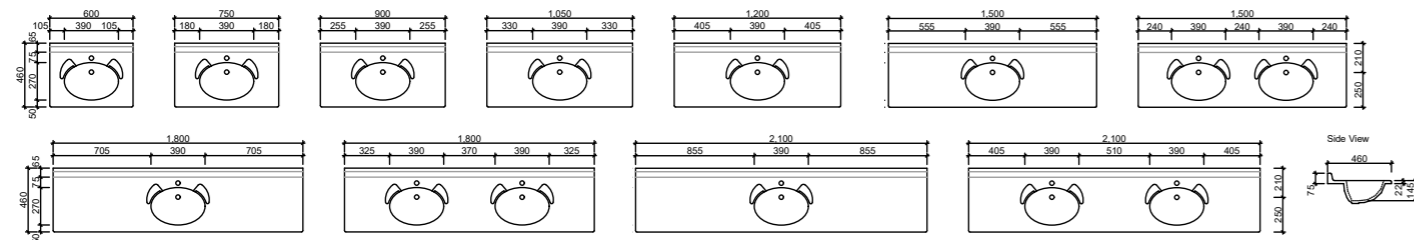

CLASSIC

Acrylic | Waste Size: 40mm | **Tap Holes:** 0, 1 or 3 | **Bowl Depth:** 145mm | **Top Thickness:** 20mm