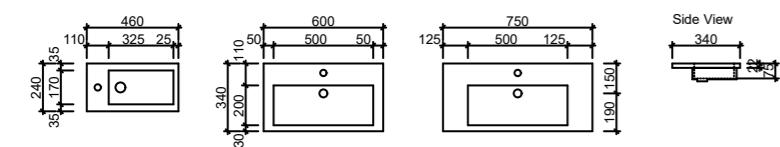

ENSUITE

Acrylic | Waste Size: 40mm | **Tap Holes:** 0, 1 or 3 (600, 750 only) | **Bowl Depth:** 75mm | **Top Thickness:** 20mm