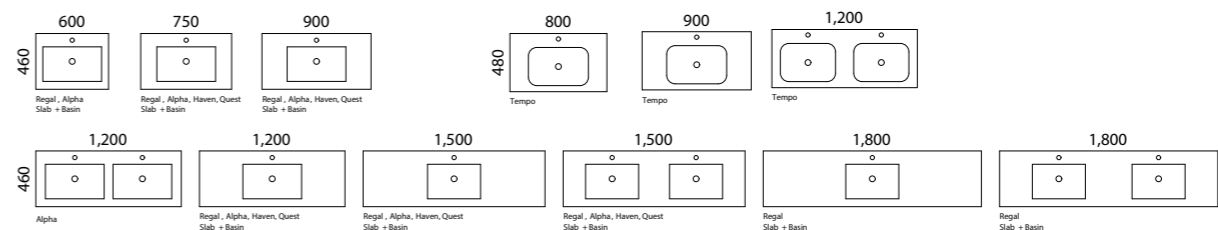

AVAILABILITY CHART | AVAILABLE IN WALL HUNG & FLOOR STANDING

[01.] **Kansas Vanity 1200mm** | K12SW | $3,197 White Satin Cabinet with White Attica Stone Top and White Gloss Jupiter Ceramic Basin [02.] **Kansas Vanity 1200mm** | K12HW | $2,332 Tasmanian Oak Cabinet with Haven Matt Top [03.] **Kansas Vanity 900mm** | K90AF | $2,182 Prime Oak Cabinet with Alpha Ceramic Top [04.] **Kansas Vanity 1500mm** | K152HW | $3,390 Black Satin Cabinet with Haven Matt Dolomite Double Bowl Top [05.] **Kansas Vanity 900mm** | K90SW | $2,616 White Satin Cabinet with Pure White Stone Top and White Gloss Feather Ceramic Basin [Please refer to price lists pages for all available options.]