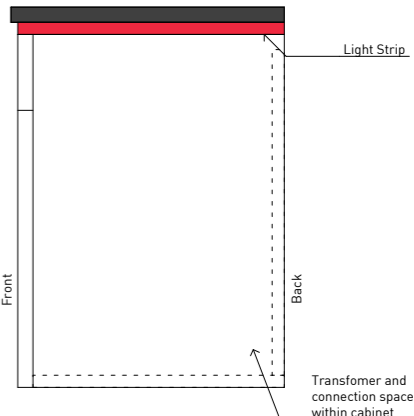

UNDER TOP LIGHTING KIT