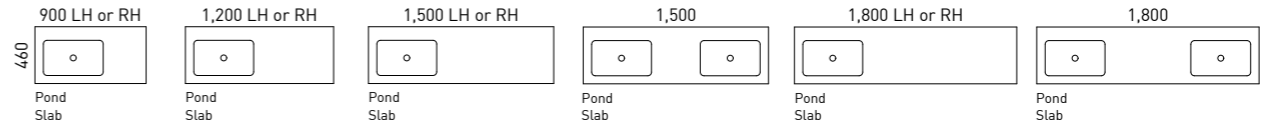

AVAILABILITY CHART | AVAILABLE IN WALL HUNG

[01.] Andersen Vanity 1500mm | AND152SW | $4,198 White Satin Cabinet with Cloudburst Concrete Stone Top and Light Grey Allure Basins | Shown with basin colour upgrade | BASCOLOPT | ADD $144 per basin **[02.] Andersen Vanity 1200mm** | AND12PW | $3,637 Notaiio Walnut Cabinet with White Satin Sides and Pond Corian Top **[03.] Andersen Vanity 1200mm** | AND12PW | $3,637 Angora Oak Cabinet with White Satin Sides and Pond Corian Top **[04.] Andersen Vanity 900mm** | AND90SW | $3,066 Artisan Beamwood Cabinet with Bianco Pearl SilkSurface Top and White Gloss Allure Ceramic Basin **[Please refer to price lists pages for all available options.]**